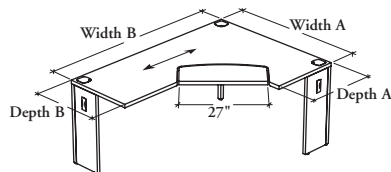

modular desks

Xpress

R D K D

Extended Corner Desk with Keyboard Support – Half Gables

This fixed-height desk maximizes worksurface space in confined areas and provides a large user adjustable keyboard tray and mouse support.

WHAT'S INCLUDED

1 worksurface, 1 adjustable keyboard shelf, 3 metal corner posts with levels, 2 structural beams, 2 half gables with levelers, 2 flush plates, wire management clips, grommets, and hardware.

SAMPLE ORDER CODE

RDKD L	24	24	48	60	L	2D	6	4D	3D
--------	----	----	----	----	---	----	---	----	----

DIMENSIONS – INCHES FOR MM X BY 25.4

Da	Db	Wa	Wb
24	24	48	60
24	24	48	66
24	24	48	72
24	24	48	78
24	24	48	84
24	24	54	60
24	24	54	66
24	24	54	72
24	24	54	78
24	24	54	84
24	30	54	60
24	30	54	66
24	30	54	72
24	30	54	78
24	30	54	84