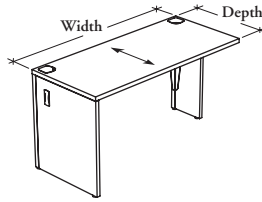

modular desks

Xpress

RDFS

Cross Grain Rectangular Desk – Full and Half Gables

This fixed-height desk is ideal for completing a variety of workstation configurations.

WHAT'S INCLUDED

1 worksurface, 2 metal corner posts with levelers, 1 structural beam, 1 full gable and 1 half gable with levelers, 1 flush plate, wire management clips, grommets, and hardware.

WHAT'S EXCLUDED

Flush-Mounted Modesty Panel.

NOTES

This desk is semi-supported and must be connected to another desk on the half-gable side.

PRODUCT OPTIONS

| Gable Style | Depth | Width | Worksurface Configuration | Worksurface Finish | Edge Trim Style | Edge Trim Finish | Gable and Grommet Finish |
|---------------|----------------|----------------------------|---------------------------|----------------------------------|-----------------------|-------------------------------------|---|
| L Laminate | 20, 24, 30, 36 | 24, 30, 36, 42, 48, 54, 60 | L Left (Shown) | Foundation Laminate Flintwood | 6 Straight Trim | Edge Trim Colors (for trim style 6) | Source Laminate Foundation (for metal gables and metal c-leg) Mica (for metal gables and metal c-leg) |
| M Metal | | | R Right | | 9 Flintwood Flat Trim | | |
| C Metal C-Leg | | | | | | | |

DIMENSIONS INCHES / MM

| D | W |
|----------|-----------|
| 20 / 454 | 24 / 610 |
| 20 / 454 | 30 / 762 |
| 20 / 454 | 36 / 914 |
| 20 / 454 | 42 / 1067 |
| 20 / 454 | 48 / 1219 |
| 20 / 454 | 54 / 1372 |
| 20 / 454 | 60 / 1524 |
| 24 / 610 | 24 / 610 |
| 24 / 610 | 30 / 762 |
| 24 / 610 | 36 / 914 |
| 24 / 610 | 42 / 1067 |
| 24 / 610 | 48 / 1219 |
| 24 / 610 | 54 / 1372 |
| 24 / 610 | 60 / 1524 |