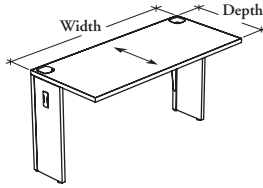

modular desks

Xpress

R D F D

Cross Grain Rectangular Desk – Half Gables

This fixed-height desk is used as a bridge between other semi-supported desks.

WHAT'S INCLUDED

1 worksurface, 2 metal corner posts with levelers, 1 structural beam, 2 half gables with levelers, 2 flush plates, wire management clips, grommets, and hardware.

WHAT'S EXCLUDED

Flush-Mounted Modesty Panel.

NOTES

This desk is semi-supported and must be connected to other desks on both sides.

PRODUCT OPTIONS

Gable Style	Depth	Width	Worksurface Finish	Edge Trim Style	Edge Trim Finish	Gable and Grommet Finish
L Laminate M Metal	20, 24, 30, 36	24, 30, 36, 42, 48, 54, 60	Foundation Laminate Flintwood	6 Straight Trim 9 Flintwood Flat Trim	Edge Trim Colors (for trim style 6)	Source Laminate Foundation (for metal gables) Mica (for metal gables)

SAMPLE ORDER CODE

RDFD M	36	60	2D	6	4D	Q
---------------	-----------	-----------	-----------	----------	-----------	----------

DIMENSIONS INCHES / MM

D	W
20 / 454	24 / 610
20 / 454	30 / 762
20 / 454	36 / 914
20 / 454	42 / 1067
20 / 454	48 / 1219
20 / 454	54 / 1372
20 / 454	60 / 1524
24 / 610	24 / 610
24 / 610	30 / 762
24 / 610	36 / 914
24 / 610	42 / 1067
24 / 610	48 / 1219
24 / 610	54 / 1372
24 / 610	60 / 1524

If Mica Gables are specified, add 38.

Pricing is continued on the following page.

**Cross Grain Rectangular Desk –
Half Gables (Continued)**

**DIMENSIONS
INCHES / MM**

D	W
30 / 762	24 / 610
30 / 762	30 / 762
30 / 762	36 / 914
30 / 762	42 / 1067
30 / 762	48 / 1219
30 / 762	54 / 1372
30 / 762	60 / 1524
36 / 914	24 / 610
36 / 914	30 / 762
36 / 914	36 / 914
36 / 914	42 / 1067
36 / 914	48 / 1219
36 / 914	54 / 1372
36 / 914	60 / 1524