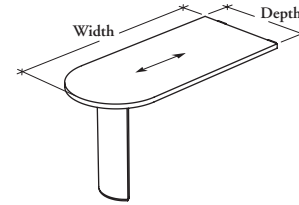

## D-Shaped Peninsula Worksurface

This fixed-height worksurface mounts to another desk at one end and is supported by a single support at the other. This worksurface is ideal for small meeting spaces or team workstations.

**WHAT'S INCLUDED**

1 worksurface, 1 support with leveler, 4 flush plates, and hardware.

**WHAT'S EXCLUDED**

Inset Modesty Panel.

**NOTES**

This desk is semi-supported and must be connected to another desk.