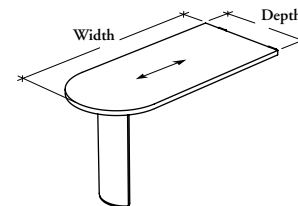

This fixed-height worksurface mounts to another desk at one end and is supported by a single support at the other. This worksurface is ideal for small meeting spaces or team workstations.

R D B N D-Shaped Peninsula Worksurface

WHAT'S INCLUDED

1 worksurface, 1 support with leveler, 4 flush plates, and hardware.

WHAT'S EXCLUDED

Inset Modesty Panel.

NOTES

This desk is semi-supported and must be connected to another desk.

PRODUCT OPTIONS

SAMPLE ORDER CODE

RDBN P	36	60	2D	6	4D	Q
---------------	-----------	-----------	-----------	----------	-----------	----------

DIMENSIONS INCHES / MM

D	W
24 / 610	48 / 1219
24 / 610	54 / 1372
24 / 610	60 / 1524
24 / 610	66 / 1676
24 / 610	72 / 1829
24 / 610	78 / 1981
24 / 610	84 / 2134
30 / 762	48 / 1219
30 / 762	54 / 1372
30 / 762	60 / 1524
30 / 762	66 / 1676
30 / 762	72 / 1829
30 / 762	78 / 1981
30 / 762	84 / 2134
36 / 914	48 / 1219
36 / 914	54 / 1372
36 / 914	60 / 1524
36 / 914	66 / 1676
36 / 914	72 / 1829
36 / 914	78 / 1981
36 / 914	84 / 2134