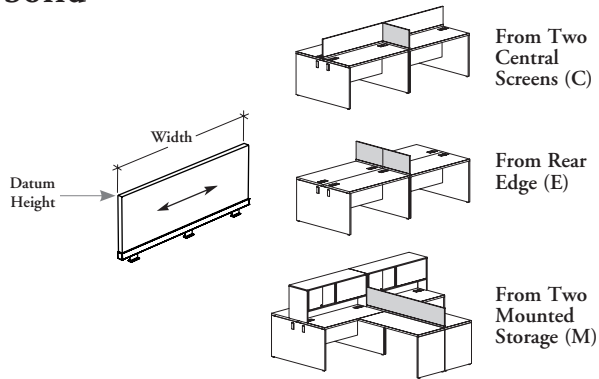

columns & screens

Xpress

RCSLLN

Lateral Screen for Spine Desk – Solid

This screen provides lateral space division and desktop privacy in Spine Desk applications.

WHAT'S INCLUDED

1 solid screen, support frame, and mounting hardware.

NOTES

The laminate panel is 11/16" thick.

Must be used in lateral position between two workstations.

Can be mounted on the top of:

- The junction of two Single-Sided or Shared Spine Desks in side-by-side position

The mounting option (M) is compatible with Desk-Mounted Shelves, Elevated Desktop Cabinets and Sit-On Desk Cabinets.

PRODUCT OPTIONS

Mounting Option	Height	Width	Supporting Frame Finish	Screen Finish
C From Two Central Screens	13 (42" high datum line)	From Two Central Screens (C): 20, 23, 26, 29, 47, 50, 53, 56, 59, 62, 65, 68, 71, 74, 77, 80, 83 From Rear Edge (E): 21, 24, 27, 30, 48, 51, 54, 57, 60, 63, 66, 69, 72, 75, 78, 81, 84 From Two Mounted Storage (M): 32, 35, 38, 40, 41, 43, 44, 46, 47, 49, 50, 52, 53, 55, 56, 58, 59, 61, 62, 64, 65, 67, 68, 70, 73, 76	Foundation	Source Laminate
E From Rear Edge	22 (51" high datum line)		Mica	
M From Two Mounted Storage				

448

SAMPLE ORDER CODE

RCSLLN C	22	74	7	XS
----------	----	----	---	----

DIMENSIONS INCHES / MM

W
20 / 508
23 / 584
26 / 660
29 / 737
47 / 1194
50 / 1270
53 / 1346
56 / 1422
59 / 1499
62 / 1575
65 / 1651
68 / 1727
71 / 1803
74 / 1880
77 / 1956
80 / 2032
83 / 2108