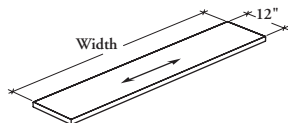

countertops

Xpress

RCSC

Countertop – Straight

This countertop mounts on structural columns and can be used alone or in combination with other countertops.

WHAT'S INCLUDED

1 countertop with mounting hardware.

WHAT'S EXCLUDED

Structural Columns and Countertop Supports.

NOTES

This countertop has a 6" overhang in front of the workstation.

PRODUCT OPTIONS

Depth	Width	Countertop Finish	Edge Trim Style	Edge Trim Finish
12	24, 30, 36, 42, 48, 54, 60, 66, 72, 78, 84	Foundation Laminate Flintwood	6 Straight Trim 9 Flintwood Flat Trim	Edge Trim Colors (for trim style 6)

SAMPLE ORDER CODE

RCSC 12	24	2D	6	4D
---------	----	----	---	----

520

DIMENSIONS INCHES / MM

D	W
12 / 305	24 / 610
12 / 305	30 / 762
12 / 305	36 / 914
12 / 305	42 / 1067
12 / 305	48 / 1219
12 / 305	54 / 1372
12 / 305	60 / 1524
12 / 305	66 / 1676
12 / 305	72 / 1829
12 / 305	78 / 1981
12 / 305	84 / 2134