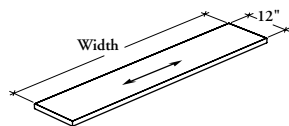

countertops

Xpress

RCSC

Countertop – Straight

This countertop mounts on structural columns and can be used alone or in combination with other countertops.

WHAT'S INCLUDED

1 countertop with mounting hardware.

WHAT'S EXCLUDED

Structural Columns, Countertop Supports and 13" high element.

NOTES

This countertop has a 6" overhang in front of the workstation.

Must be combined to 13" high element.

PRODUCT OPTIONS

Depth	Width	Countertop Finish	Edge Trim Style	Edge Trim Finish
12	24, 30, 36, 42, 48, 54, 60, 66, 72, 78, 84	Foundation Laminate Flintwood	6 Straight Trim 9 Flintwood Flat Trim	Edge Trim Colors (for trim style 6)

SAMPLE ORDER CODE

RCSC 12	24	2D	6	4D
----------------	-----------	-----------	----------	-----------

**DIMENSIONS
INCHES / MM**

D	W
12 / 305	24 / 610
12 / 305	30 / 762
12 / 305	36 / 914
12 / 305	42 / 1067
12 / 305	48 / 1219
12 / 305	54 / 1372
12 / 305	60 / 1524
12 / 305	66 / 1676
12 / 305	72 / 1829
12 / 305	78 / 1981
12 / 305	84 / 2134