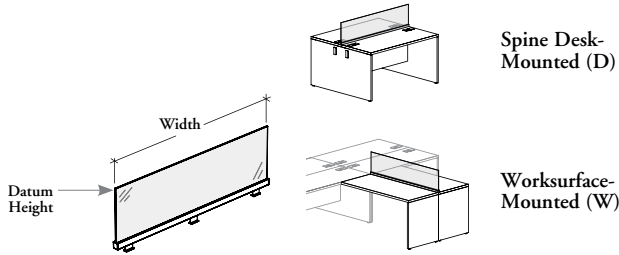

RCSBG

Central Screen for Spine Desk – Glass

This screen provides central space division and desktop privacy in Spine Desk applications. It provides a lighter, frameless alternative to Framed Screens for Spine Desk.

WHAT'S INCLUDED

1 glass screen, support frame, and mounting hardware.

NOTES

Must be used in back position between two workstations.

Can be mounted on the top of:

- The junction of two Single-Sided Spine Desks in back-to-back position or between two worksurfaces on a Shared Spine Desk
- The junction of two Rectangular Worksurfaces in back-to-back position (RTLDL and RTLDC)

Frosted (FT) is a single-sided etched tempered glass.

All glass finishes are available as Xpress. Please see Xpress catalogue and/or specification software for details.

PRODUCT OPTIONS

Mounting Option	Height	Width	Glass Finish	Supporting Frame Finish
D Desk-Mounted W Worksurface-Mounted	07 (Desk-Mounted Shelf Height with Desk-Mounted option (D or W)) 13 (42" high datum line with Desk-Mounted option (D or W)) 22 (51" high datum line with Desk-Mounted option (D or W))	21, 24, 27, 30, 33, 36, 39, 42, 45, 48, 51, 54, 57, 60, 63, 66, 69, 72, 75, 78, 81, 84	CL Clear FT Frosted	Foundation Mica