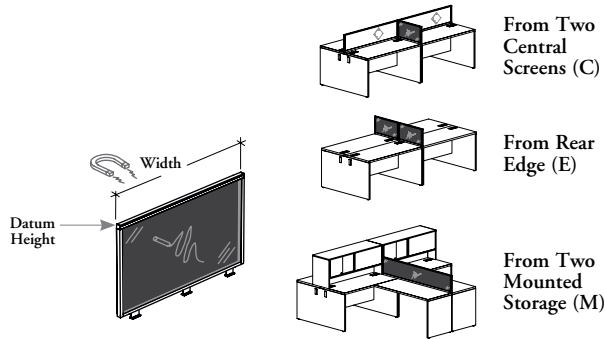

### Lateral Framed Screen for Spine Desk – Magnetic Glass

This screen provides central space division, desktop privacy and vertical magnetic writable surface in Spine Desk applications.

#### NOTES

Use only dry-erase markers and magnets with this board.

Back-Painted tempered glass infills are doubled for a flush look.

Must be used in lateral position between two workstations.

Can be mounted on the top of the junction of two Single-Sided or Shared Spine Desks in side-by-side position.

#### DIMENSIONS INCHES / MM

W
20 / 508
23 / 584
26 / 660
29 / 737
47 / 1194
50 / 1270
53 / 1346
56 / 1422
59 / 1499
62 / 1575
65 / 1651
68 / 1727
71 / 1803
74 / 1880
77 / 1956
80 / 2032
83 / 2108