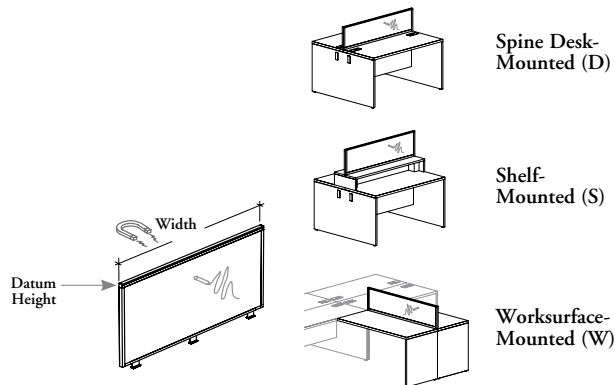

RCFBP

Central Framed Screen for Spine Desk – Porcelain

This screen provides central space division, desktop privacy and vertical magnetic writable surface in Spine Desk applications.

WHAT'S INCLUDED

2 porcelain infills, extrusions, mounting hardware, and element listed below:

	Width	
	21" to 48"	51" to 84"
Rare Earth Magnet	8	16

Rare Earth Magnet 8 16

NOTES

Use only dry-erase markers and magnets with this board.

Porcelain infills are doubled for a flush look.

Must be used in back position between two workstations.

Can be mounted on the top of:

- The junction of two Single-Sided Spine Desks in back-to-back position or between two worksurfaces on a Shared Spine Desk
- To center of a Desk-Mounted Shelf (RSBMS)
- The junction of two Rectangular Worksurfaces in back-to-back position (RTLDDL and RTLDC)

SAMPLE ORDER CODE

RCFBP S	15	84	7
----------------	-----------	-----------	----------

DIMENSIONS INCHES / MM

W
21 / 533
24 / 610
27 / 686
30 / 762
33 / 838
36 / 914
39 / 991
42 / 1067
45 / 1143
48 / 1219
51 / 1295
54 / 1372
57 / 1448
60 / 1524
63 / 1600
66 / 1676
69 / 1753
72 / 1829
75 / 1905
78 / 1981
81 / 2057
84 / 2134