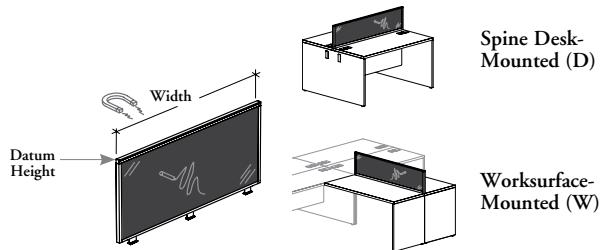

RCFBM

Central Framed Screen for Spine Desk – Magnetic Glass

This screen provides central space division, desktop privacy and vertical magnetic writable surface in Spine Desk applications.

WHAT'S INCLUDED

2 magnetic glass infills, extrusions, mounting hardware, and element listed below:

Width	
21" to 48"	51" to 84"

Rare Earth Magnet 8 16

NOTES

Use only dry-erase markers and magnets with this board.

Back-Painted tempered glass infills are doubled for a flush look.

Must be used in back position between two workstations.

Can be mounted on the top of:

- The junction of two Single-Sided Spine Desks in back-to-back position or between two worksurfaces on a Shared Spine Desk
- The junction of two Rectangular Worksurfaces in back-to-back position (RTLDL and RTLDC)