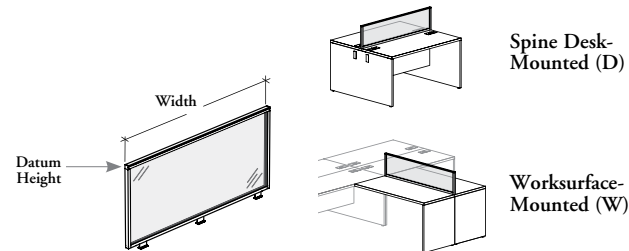

columns & screens

Xpress

R C F B G

Central Framed Screen for Spine Desk – Glass

This screen provides central space division, desktop privacy and vertical writable surface in Spine Desk applications.

WHAT'S INCLUDED

2 glass infills, extrusions, and mounting hardware.

NOTES

Use only dry-erase markers with this board.

Tempered glass infills are doubled for a flush look.

Frosted (FT) is a single-sided etched glass which is facing inward of the screen assembly.

Must be used in back position between two workstations.

Can be mounted on the top of:

- The junction of two Single-Sided Spine Desks in back-to-back position or between two worksurfaces on a Shared Spine Desk
- The junction of two Rectangular Worksurfaces in back-to-back position (RTLDL and RTLDC)