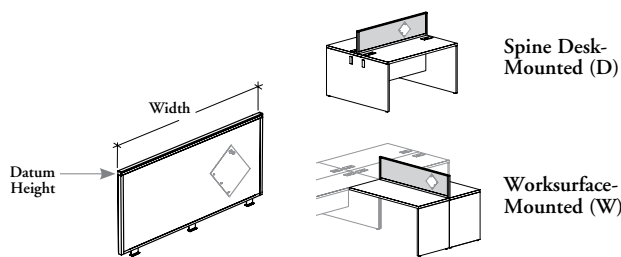

columns & screens

Xpress

R C F B F

Central Framed Screen for Spine Desk – Fabric

This screen provides central space division, desktop privacy and vertical tackable surface in Spine Desk.

WHAT'S INCLUDED

2 fabric infills, extrusions, and mounting hardware.

NOTES

All fabric screens have the same fabric on both sides.

Must be used in back position between two workstations.

Can be mounted on the top of:

- The junction of two Single-Sided Spine Desks in back-to-back position or between two worksurfaces on a Shared Spine Desk
- The junction of two Rectangular Worksurfaces in back-to-back position (RTL DL and RTL DC)

PRODUCT OPTIONS

Mounting Option	Height	Width	Frame Finish	Infill Finish
D Desk-Mounted W Worksurface-Mounted	13 (42" high datum line with Desk-Mounted option (D or W)) 22 (51" high datum line with Desk-Mounted option (D or W))	21, 24, 27, 30, 33, 36, 39, 42, 45, 48, 51, 54, 57, 60, 63, 66, 69, 72, 75, 78, 81, 84	Foundation Mica	Fabric