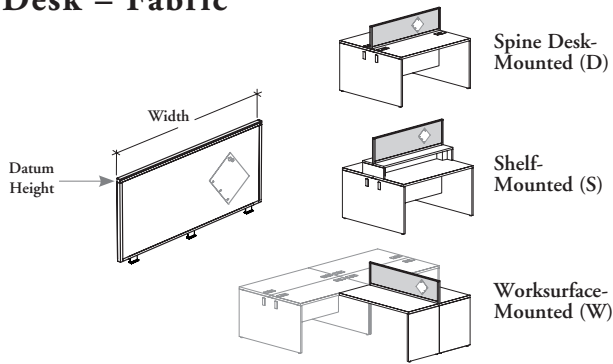

### Central Framed Screen for Spine Desk – Fabric

This screen provides central space division, desktop privacy and vertical tackable surface in Spine Desk.

**WHAT'S INCLUDED**

2 fabric infills, extrusions, and mounting hardware.

**NOTES**

All fabric screens have the same fabric on both sides.

Must be used in back position between two workstations.

Can be mounted on the top of:

- The junction of two Single-Sided Spine Desks in back-to-back position or between two worksurfaces on a Shared Spine Desk
- To center of a Desk-Mounted Shelf (RSBMS)
- The junction of two Rectangular Worksurfaces in back-to-back position (RTLDL and RTLDC)