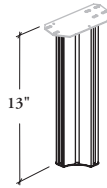

countertops

Xpress

R C C S Countertop Support

The Countertop Support allows countertop installation along the depth of a worksurface.

WHAT'S INCLUDED

1 countertop support, 1 plate, and hardware.

NOTES

The Countertop Support is installed on the worksurface and does not require pre-drilled holes for installation.

PRODUCT OPTIONS

Height	Support Finish
13	Foundation Mica

SAMPLE ORDER CODE

RCCS 13	G

DIMENSIONS INCHES / MM

H
13 / 330

PRICING

Foundation	Mica
58	62