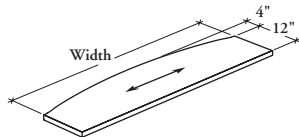

countertops

Xpress

RCBW

Bow Countertop

The Bow Countertop mounts on structural columns and can be used alone or in conjunction with other countertops.

WHAT'S INCLUDED

1 countertop with mounting hardware.

WHAT'S EXCLUDED

Structural Columns and Countertop Supports.

NOTES

This countertop has a 6" – 10" overhang in front of the workstation.

PRODUCT OPTIONS

Depth	Width	Countertop Finish	Edge Trim Style	Edge Trim Finish
12	24, 30, 36, 42, 48, 54, 60, 66, 72, 78, 84	Foundation Laminate Flintwood	6 Straight Trim 9 Flintwood Flat Trim	Edge Trim Colors (for trim style 6)

SAMPLE ORDER CODE

RCBW 12	24	2D	6	4D
----------------	-----------	-----------	----------	-----------

**DIMENSIONS
INCHES / MM**

D	W
12 / 305	24 / 610
12 / 305	30 / 762
12 / 305	36 / 914
12 / 305	42 / 1067
12 / 305	48 / 1219
12 / 305	54 / 1372
12 / 305	60 / 1524
12 / 305	66 / 1676
12 / 305	72 / 1829
12 / 305	78 / 1981
12 / 305	84 / 2134