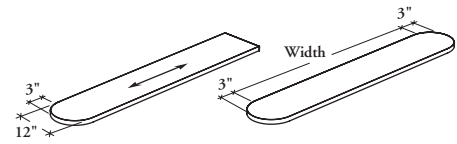

Countertop – Bullet(s)

This countertop mounts on structural columns to provide a transaction surface for a variety of applications.

**WHAT'S INCLUDED**

1 countertop with mounting hardware.

**WHAT'S EXCLUDED**

Structural Columns and Countertop Supports.

**NOTES**

The Single Bullet Countertop has a 6" overhang in front of the workstation (3" on its curved side). It **cannot** be connected to another countertop on its curved side.

The Double Bullet Countertop has a 6" overhang in front of the workstation (3" on the sides). It **cannot** be connected to another countertop.

The actual width of the countertop is 6" wider (Double Bullet) or 3" wider (Single Bullet) than the specified width.

**SAMPLE ORDER CODE**

RCBC R	12	24	2D	6	4D
--------	----	----	----	---	----

**DIMENSIONS  
INCHES / MM**

D	W
12 / 305	24 / 610
12 / 305	30 / 762
12 / 305	36 / 914
12 / 305	42 / 1067
12 / 305	48 / 1219
12 / 305	54 / 1372
12 / 305	60 / 1524
12 / 305	66 / 1676
12 / 305	72 / 1829
12 / 305	78 / 1981
12 / 305	84 / 2134