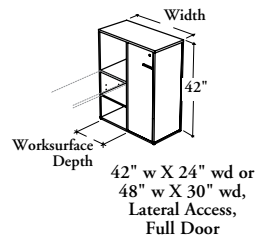

The Extended Supporting Tower with Full Door provides storage and wardrobe with the capability to support a Rectangular Worksurface.

**RBXTC**

**Extended Supporting Tower with Full Door**

**WHAT'S INCLUDED**

1 tower, 1 cable pass-through ring (as specified), 4 metal shelves (51" high only), pulls, levelers, lock and keys, mounting hardware, and accessories as listed below:

Shelves (S)	Wardrobe (W)
42" or 51" height	

Compartment (Lateral Access)	3	3
Adjustable Shelf (inside door section)	2	1
Adjustable Shelf (Lateral Access)	1	1
Coat Hook	n/a	1

**NOTES**

Specify the work surface depth according to the work surface on which the tower is installed.