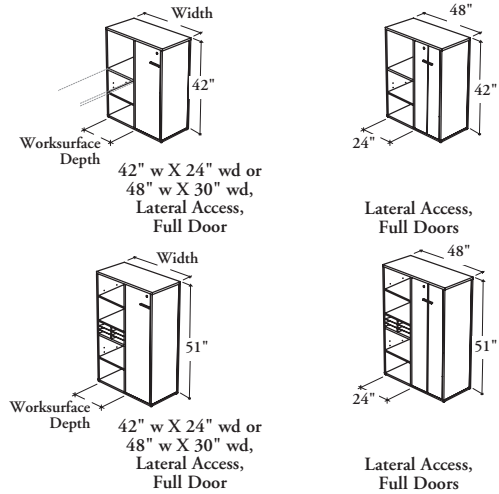

The Extended Supporting Tower with Full Door provides storage and wardrobe with the capability to support a Rectangular Worksurface or Semi-Supported L-Shaped Desk.

RBXTC

Extended Supporting Tower with Full Door

WHAT'S INCLUDED

1 tower, 1 cable pass-through ring (as specified), 4 metal shelves (51" high only), pulls, levelers, lock and keys, mounting hardware, and accessories as listed below:

Shelves (S)	Wardrobe (W)
42" or 51" height	

Compartment (Lateral Access)	3	3
Adjustable Shelf (inside door section)	2	1
Adjustable Shelf (Lateral Access)	1	1
Coat Hook	n/a	1

NOTES

Specify the worksurface depth according to the worksurface on which the tower is installed.

SAMPLE ORDER CODE

RBXTC												
S	15	36	42	24	L	XS	XS	1	7	N	P	

DIMENSIONS INCHES / MM

D	W	H
15 / 381	36 / 914	42 / 1067
15 / 381	36 / 914	51 / 1295
15 / 381	42 / 1067	42 / 1067
15 / 381	42 / 1067	51 / 1295
15 / 381	48 / 1219	42 / 1067
15 / 381	48 / 1219	51 / 1295