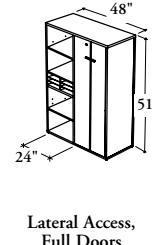

The Extended Supporting Tower with Full Door provides storage and wardrobe with the capability to support a Rectangular Worksurface.

**RBXTC**

**Extended Supporting Tower with Full Door**

**WHAT'S INCLUDED**

1 tower, 1 cable pass-through ring (as specified), 4 metal shelves (51" high only), pulls, levelers, lock and keys, mounting hardware, and accessories as listed below:

Shelves (S)	Wardrobe (W)
42" or 51" height	

Compartment (Lateral Access)	3	3
Adjustable Shelf (inside door section)	2	1
Adjustable Shelf (Lateral Access)	1	1
Coat Hook	n/a	1

**NOTES**

Specify the work surface depth according to the work surface on which the tower is installed.

**SAMPLE ORDER CODE**

<b>RBXTC</b>											
<b>S</b>	<b>15</b>	<b>36</b>	<b>42</b>	<b>24</b>	<b>L</b>	<b>XS</b>	<b>XS</b>	<b>1</b>	<b>7</b>	<b>N</b>	<b>P</b>

**DIMENSIONS**

INCHES / MM

WARDROBE STYLE (W)		
24" WORKSURFACE DEPTH		
D	W	H
15 / 381	36 / 914	42 / 1067
15 / 381	36 / 914	51 / 1295
30" WORKSURFACE DEPTH		
15 / 381	42 / 1067	42 / 1067
15 / 381	42 / 1067	51 / 1295
42" WORKSURFACE DEPTH		
15 / 381	48 / 1219	42 / 1067
15 / 381	48 / 1219	51 / 1295