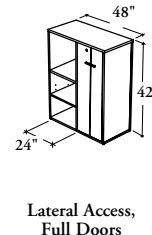

The Extended Supporting Tower with Full Door provides storage and wardrobe with the capability to support a Rectangular Worksurface.

**RBXTC**

**Extended Supporting Tower with Full Door**

**WHAT'S INCLUDED**

1 tower, 1 cable pass-through ring (as specified), 4 metal shelves (51" high only), pulls, levelers, lock and keys, mounting hardware, and accessories as listed below:

Shelves (S)	Wardrobe (W)
42" or 51" height	

Compartment (Lateral Access)	3	3
Adjustable Shelf (inside door section)	2	1
Adjustable Shelf (Lateral Access)	1	1
Coat Hook	n/a	1

**NOTES**

Specify the work surface depth according to the work surface on which the tower is installed.

**SAMPLE ORDER CODE**

<b>RBXTC</b>											
<b>S</b>	<b>15</b>	<b>36</b>	<b>42</b>	<b>24</b>	<b>L</b>	<b>XS</b>	<b>XS</b>	<b>1</b>	<b>7</b>	<b>N</b>	<b>P</b>

**DIMENSIONS**

INCHES / MM

WARDROBE STYLE (W)		
24" WORKSURFACE DEPTH		
D	W	H
15 / 381	36 / 914	42 / 1067
15 / 381	36 / 914	51 / 1295
30" WORKSURFACE DEPTH		
15 / 381	42 / 1067	42 / 1067
15 / 381	42 / 1067	51 / 1295
42" WORKSURFACE DEPTH		
15 / 381	48 / 1219	42 / 1067
15 / 381	48 / 1219	51 / 1295