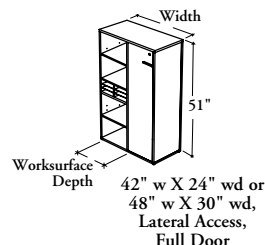

The Extended Supporting Tower with Full Door provides storage and wardrobe with the capability to support a Rectangular Worksurface.

**RBXTC**

**Extended Supporting Tower with Full Door**

**WHAT'S INCLUDED**

1 tower, 1 cable pass-through ring (as specified), 4 metal shelves (51" high only), pulls, levelers, lock and keys, mounting hardware, and accessories as listed below:

Shelves (S)	Wardrobe (W)
42" or 51" height	

Compartment (Lateral Access)	3	3
Adjustable Shelf (inside door section)	2	1
Adjustable Shelf (Lateral Access)	1	1
Coat Hook	n/a	1

**NOTES**

Specify the work surface depth according to the work surface on which the tower is installed.