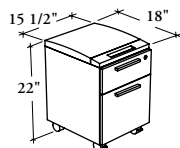

freestanding storage & accessories

R B T P S

Mobile Pedestal with Seat

Box, File

The Mobile Pedestal with Seat is a small, personal storage unit providing temporary, casual seating within a workstation. It can be stored beneath any worksurface with a minimum height of 22".

WHAT'S INCLUDED

1 pedestal, pulls, casters, lock and keys, 1 pencil tray, 1 drawer divider and 1 12" hanging file bar.

NOTES

Included hanging file bars are to be installed along the width only.

Soft Touch (2) and Standard T/O/S (4) pulls are only available in limited Foundation colors. Refer to the specification software for details.

SAMPLE ORDER CODE

RBTPS 18	0612	L204	LW	ST	LE	4	E	R
----------	------	------	----	----	----	---	---	---

DIMENSIONS INCHES / MM

D	18 / 457
---	----------

18 / 457

18 / 457

PRICING

BOX, FILE (0612)