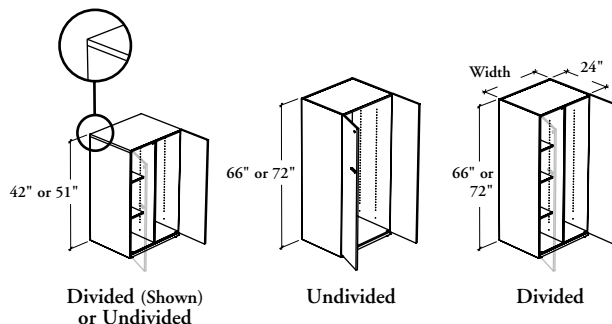

The Wardrobe Cabinet, with or without a divider, provides a storage space for garments and other items.

R B S W

Wardrobe Cabinet – Solid Doors

WHAT'S INCLUDED

Divided wardrobe: 1 wardrobe cabinet, 1 coat rod, pulls, levelers, lock and keys and accessory listed below:

Heights	
42 or 51"	66" or 72"
Adjustable Shelf	2 3

Undivided wardrobe: 1 wardrobe cabinet, 1 coat rod, pulls, levelers, lock and keys.

WHAT'S EXCLUDED

Top for Solid Storage Cabinet and Hang-On Kit.

NOTES

Top on 42" and 51" heights overlaps side and back panels for a cleaner look and to fit with Elevated Desktop Cabinets.

Holes at 1 1/4" intervals on the inside walls of side panels of the top section allow for shelf adjustment.

Additional Shelves (RSHE) may be specified separately for the Undivided Wardrobe Cabinet (U).

Soft Touch (2) and Standard T/O/S (4) pulls are only available in limited Foundation colors. Refer to the specification software for details.

PRODUCT OPTIONS

Style	Depth	Width	Height	Door Finish	Edge Trim Finish	Case Finish	Pull Style	Pull Finish	Key Style
D Divided	24	24, 30, 36	42, 51, 66, 72	Source Laminate	Edge Trim Colors	Source Laminate	1 Standard Expansion 2 Soft Touch 4 Standard T/O/S 6 Arched 7 Elliptical 9 Rectilinear	Foundation Accent	K Keyed Alike
U Undivided				Foundation Laminate					
	Flintwood	R Keyed Randomly							

SAMPLE ORDER CODE

RBSW D	24	30	66	FX		XG	1	E	K

**DIMENSIONS
INCHES / MM**

D	W	H
24 / 610	24 / 610	42 / 1067
24 / 610	24 / 610	51 / 1295
24 / 610	24 / 610	66 / 1676
24 / 610	24 / 610	72 / 1829
24 / 610	30 / 762	42 / 1067
24 / 610	30 / 762	51 / 1295
24 / 610	30 / 762	66 / 1676
24 / 610	30 / 762	72 / 1829
24 / 610	36 / 914	42 / 1067
24 / 610	36 / 914	51 / 1295
24 / 610	36 / 914	66 / 1676
24 / 610	36 / 914	72 / 1829

PRICING

UNDIVIDED (U)			DIVIDED (D)		
Source Laminate	Foundation Laminate	Flintwood	Source Laminate	Foundation Laminate	Flintwood
1232	1329	1944	1600	1699	2315
1492	1612	2299	1760	1882	2569
1714	1862	3170	2201	2354	3995
1791	1970	3351	2294	2470	4202
1313	1429	2068	1592	1706	2346
1581	1717	2426	1909	2044	2754
1839	2052	3487	2398	2600	4422
1924	2173	3690	2493	2741	4661
1397	1536	2202	1665	1805	2470
1672	1859	2598	2010	2201	2939
1965	2234	3798	2576	2844	4836
2057	2373	4033	2681	3001	5103