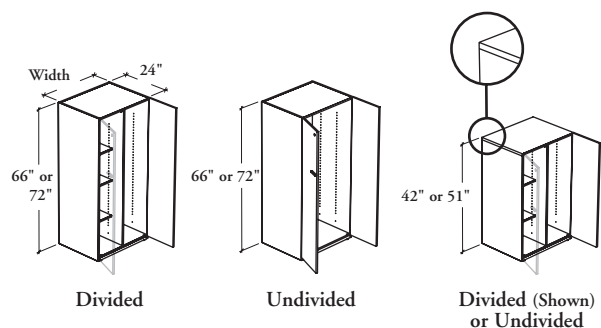

freestanding storage & accessories

Xpress

RBSW

Wardrobe Cabinet – Solid Doors

The Wardrobe Cabinet, with or without a divider, provides a storage space for garments and other items.

WHAT'S INCLUDED

Divided wardrobe: 1 wardrobe cabinet, 1 coat rod, pulls, levelers, lock and keys and accessory listed below:

Heights	
42 or 51"	66" or 72"
Adjustable Shelf	2
	3

Adjustable Shelf

Undivided wardrobe: 1 wardrobe cabinet, 1 coat rod, pulls, levelers, lock and keys.

WHAT'S EXCLUDED

Top for Solid Storage Cabinet and Hang-On Kit.

NOTES

Top on 42" and 51" heights overlaps side and back panels for a cleaner look and to fit with Elevated Desktop Cabinets.

Holes at 1 1/4" intervals on the inside walls of side panels of the top section allow for shelf adjustment.

Additional Shelves (RSHE) may be specified separately for the Undivided Wardrobe Cabinet (U).

Soft Touch (2) and Standard T/O/S (4) pulls are only available in limited Foundation colors. Refer to the specification software for details.

PRODUCT OPTIONS

Style	Depth	Width	Height	Door Finish	Edge Trim Finish	Case Finish	Pull Style	Pull Finish	Key Style
D Divided U Undivided	24	24, 30, 36	42, 51, 66, 72	Source Laminate Foundation Laminate Flintwood	Edge Trim Colors	Source Laminate	1 Standard Expansion 2 Soft Touch 4 Standard T/O/S 6 Arched 7 Elliptical 9 Rectilinear	Foundation Accent Mica	K Keyed Alike R Keyed Randomly

SAMPLE ORDER CODE

RBSW D	24	30	66	FX		XG	1	E	K

DIMENSIONS INCHES / MM

D	W	H
24 / 610	24 / 610	42 / 1067
24 / 610	24 / 610	51 / 1295
24 / 610	24 / 610	66 / 1676
24 / 610	24 / 610	72 / 1829
24 / 610	30 / 762	42 / 1067
24 / 610	30 / 762	51 / 1295
24 / 610	30 / 762	66 / 1676
24 / 610	30 / 762	72 / 1829
24 / 610	36 / 914	42 / 1067
24 / 610	36 / 914	51 / 1295
24 / 610	36 / 914	66 / 1676
24 / 610	36 / 914	72 / 1829

PRICING

UNDIVIDED (U)

Source Laminate	Foundation Laminate	Flintwood
956	1032	1508
1158	1251	1784
1330	1445	2459
1389	1528	2600
1019	1109	1605
1227	1332	1881
1427	1591	2705
1493	1685	2863
1083	1191	1708
1297	1443	2015
1524	1733	2946
1595	1841	3129

DIVIDED (D)

Source Laminate	Foundation Laminate	Flintwood
1241	1318	1796
1365	1459	1993
1707	1826	3099
1780	1916	3259
1234	1323	1819
1481	1586	2136
1859	2016	3431
1934	2127	3615
1292	1400	1916
1560	1707	2280
1998	2207	3751
2080	2328	3959

644