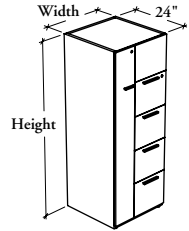

## Half Wardrobe Filing Cabinet

The Half Wardrobe Filing Cabinet with file drawers provides a lockable storage area for garments and other items combined with filing capabilities to accept legal- and letter-size paper.

**WHAT'S INCLUDED**

1 half wardrobe filing cabinet, 4 file drawers, 1 coat rod, 4 12" hanging file bars, pulls, levelers, lock and keys.

**WHAT'S EXCLUDED**

Top for Solid Storage Cabinet and Hang-On Kit.

**NOTES**

Only the storage unit above the file drawers is **not** lockable.

The Half Wardrobe Filing Cabinet is handed and must be specified left or right. The handed end is determined by the location of the drawers.

**DIMENSIONS  
INCHES / MM**

D	W	H
24 / 610	24 / 610	66 / 1676
24 / 610	24 / 610	72 / 1829
24 / 610	30 / 762	66 / 1676
24 / 610	30 / 762	72 / 1829
24 / 610	36 / 914	66 / 1676
24 / 610	36 / 914	72 / 1829