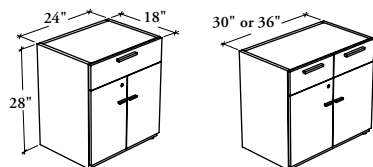

freestanding storage & accessories

Xpress

R B S D

Storage Cabinet with Drawer(s)

The Storage Cabinet with Drawer(s) provides a functional alternative to combo pedestals and storage cabinets.

WHAT'S INCLUDED

1 storage cabinet with drawers, 1 adjustable shelf, pulls, levelers, lock and keys.

WHAT'S EXCLUDED

Top for Solid Storage Cabinet (RSRT) and Supported Pedestal Kit (RBXSK).

NOTES

The box drawers are **not** lockable.

SAMPLE ORDER CODE

RBSD 18	24	28	3D	4D	3D	4	G	K
----------------	-----------	-----------	-----------	-----------	-----------	----------	----------	----------

**DIMENSIONS
INCHES / MM**

D	W	H
18 / 457	24 / 610	28 / 737
18 / 457	30 / 762	28 / 737
18 / 457	36 / 914	28 / 737