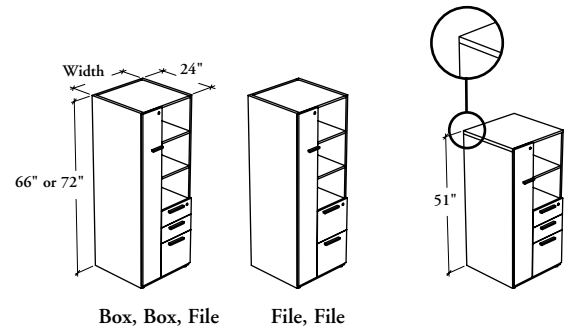

Half Wardrobe Unit with Drawers – Open Shelves

The Half Wardrobe Unit provides a lockable storage area to store garments and other items combined with the filing capabilities of a pedestal (letter- and legal-size paper).

WHAT'S INCLUDED

1 half wardrobe unit, 1 coat rod, pulls, levelers, lock and keys, and accessories listed below:

	Drawer Configurations		Heights	
	6612	1212	51"	66" or 72"
Pencil Tray	1	n/a	Shelf	1
Drawer Divider	1	n/a		2
12" Hanging File Bar	1	2		

WHAT'S EXCLUDED

Top for Solid Storage Cabinet and Hang-On Kit.

NOTES

Top on 51" height overlaps side and back panels for a cleaner look and to fit with Elevated Desktop Cabinets.

Holes at 1 1/4" intervals on the inside walls of side panels of the top section allow for shelf adjustment.

The Half Wardrobe Unit is handed and must be specified left or right. The handed end is determined by the location of the drawers.

Width of drawers is fixed. Only the wardrobe width varies.

Hanging file bars are included along the width only.

Soft Touch (2) and Standard T/O/S (4) pulls are only available in limited Foundation colors. Refer to the specification software for details.

PRODUCT OPTIONS

Depth	Width	Height	Drawer Configuration	Configuration	Drawer Front and Door Finish	Edge Trim Finish	Case Finish	Pull Style	Pull Finish	Key Style
24	24, 30, 36	51, 66, 72	6612 Box, Box, File 1212 File, File	L Left R Right (Shown)	Source Laminate Foundation Laminate Flintwood	Edge Trim Colors	Source Laminate	1 Standard Expansion 2 Soft Touch 4 Standard T/O/S 6 Arched 7 Elliptical 9 Rectilinear	Foundation Accent Mica	K Keyed Alike R Keyed Randomly

SAMPLE ORDER CODE

RBSCO 24	24	66	6612	L	3D	4D	3D	1	N	R

DIMENSIONS INCHES / MM

D	W	H
24 / 610	24 / 610	51 / 1295
24 / 610	24 / 610	66 / 1676
24 / 610	24 / 610	72 / 1829
24 / 610	30 / 762	51 / 1295
24 / 610	30 / 762	66 / 1676
24 / 610	30 / 762	72 / 1829
24 / 610	36 / 914	51 / 1295
24 / 610	36 / 914	66 / 1676
24 / 610	36 / 914	72 / 1829

PRICING

FILE, FILE (1212)			BOX, BOX, FILE (6612)		
Source Laminate	Foundation Laminate	Flintwood	Source Laminate	Foundation Laminate	Flintwood
2074	2254	3822	2114	2286	3885
2234	2430	4130	2270	2463	4195
2315	2523	4284	2354	2551	4349
2347	2546	4345	2384	2580	4410
2518	2765	4705	2554	2801	4771
2604	2873	4885	2642	2909	4950
2629	2849	4850	2668	2885	4911
2823	3104	5275	2862	3135	5339
2920	3231	5490	2957	3262	5555