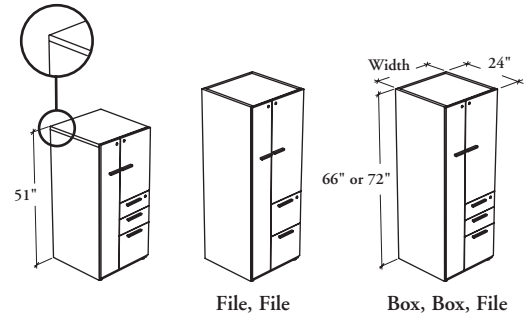

R B S C L

Half Wardrobe Unit with Drawers – Solid Doors

The Half Wardrobe Unit provides a lockable storage area to store garments and other items combined with the filing capabilities of a pedestal (letter- and legal-size paper).

WHAT'S INCLUDED

1 half wardrobe unit, 1 coat rod, pulls, levelers, lock and keys, and accessories listed below:

	Drawer Configurations		Heights	
	6612	1212	51"	66" or 72"
Pencil Tray	1	n/a	Shelf	1
Drawer Divider	1	n/a		2
12" Hanging File Bar	1	2		

WHAT'S EXCLUDED

Top for Solid Storage Cabinet and Hang-On Kit.

NOTES

Top on 51" height overlaps side and back panels for a cleaner look and to fit with Elevated Desktop Cabinets.

Holes at 1 1/4" intervals on the inside walls of side panels of the top section allow for shelf adjustment.

The Half Wardrobe Unit is handed and must be specified left or right. The handed end is determined by the location of the drawers.

Width of drawers is fixed. Only the wardrobe width varies.

Hanging file bars are included along the width only.

Soft Touch (2) and Standard T/O/S (4) pulls are only available in limited Foundation colors. Refer to the specification software for details.

PRODUCT OPTIONS

Depth	Width	Height	Drawer Configuration	Configuration	Drawer Front and Door Finish	Edge Trim Finish	Case Finish	Pull Style	Pull Finish	Key Style
24	24, 30, 36	51, 66, 72	6612 Box, Box, File 1212 File, File	L Left R Right (Shown)	Source Laminate Foundation Laminate Flintwood	Edge Trim Colors	Source Laminate	1 Standard Expansion 2 Soft Touch 4 Standard T/O/S 6 Arched 7 Elliptical 9 Rectilinear	Foundation Accent Mica	K Keyed Alike R Keyed Randomly

SAMPLE ORDER CODE

RBSC L	24	30	72	6612	R	3D	4D	3D	4	E	R

DIMENSIONS INCHES / MM

D	W	H
24 / 610	24 / 610	51 / 1295
24 / 610	24 / 610	66 / 1676
24 / 610	24 / 610	72 / 1829
24 / 610	30 / 762	51 / 1295
24 / 610	30 / 762	66 / 1676
24 / 610	30 / 762	72 / 1829
24 / 610	36 / 914	51 / 1295
24 / 610	36 / 914	66 / 1676
24 / 610	36 / 914	72 / 1829

PRICING

FILE, FILE (1212)

Source Laminate	Foundation Laminate	Flintwood
1743	1901	3217
1897	2075	3524
1972	2163	3678
1958	2124	3624
2116	2334	3971
2195	2440	4144
2176	2365	4011
2353	2597	4413
2442	2713	4614

BOX, BOX, FILE (6612)

Source Laminate	Foundation Laminate	Flintwood
1773	1927	3266
1926	2099	3570
2001	2190	3722
1986	2149	3675
2146	2361	4013
2226	2466	4190
2207	2392	4060
2383	2621	4456
2469	2740	4656