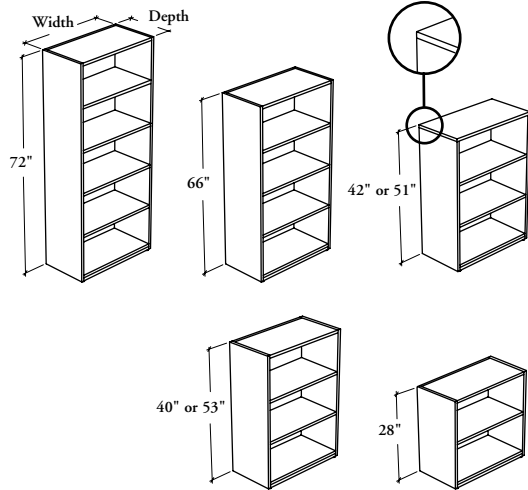

## RBOB Bookcase

The Bookcase provides open storage space within the workstation.

#### Adjustable Shelves

28" high	1
40" to 53" high	2
66" high	3
72" high	4

### DIMENSIONS – INCHES FOR MM X BY 25.4