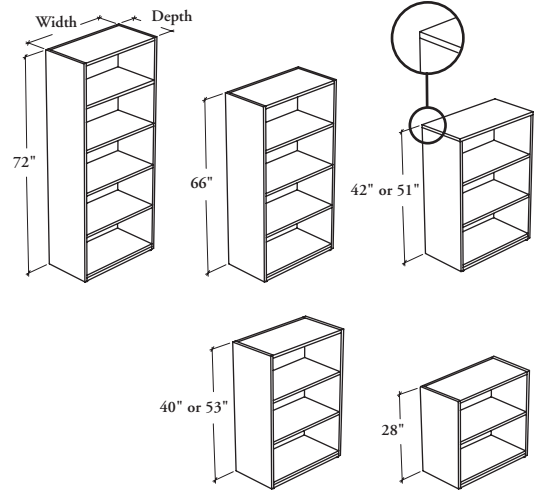

### WHAT'S INCLUDED

1 bookcase, levelers, and adjustable shelf as listed below:

	Adjustable Shelves
28" high	1
40" to 53" high	2
66" high	3
72" high	4

### NOTES

Top on 42" and 51" heights overlaps side and back panels for a cleaner look and to fit with Elevated Desktop Cabinets.

The 28" high Bookcase may be installed under worksurfaces.

Holes at 1 1/4" intervals on the inside walls of side panels allow for shelf adjustment.

The shelves and case construction are 1" thick.

Two rows of standard letter-size binders will not fit in the 28" high Bookcase.

The 12" deep Bookcase must be placed against and secured to a wall for stability.

### DIMENSIONS – INCHES FOR MM X BY 25.4