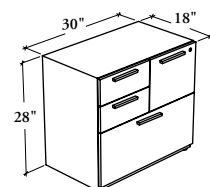

freestanding storage & accessories

Xpress

R B N C P

Metal Combo Pedestal

This pedestal with metal casing provides box and file drawer storage below the worksurface. Its full-extension drawers can accommodate both letter- and legal-size paper.

WHAT'S INCLUDED

1 combo pedestal (2 box drawers/1 – 15" file drawer/1 – 30" file drawer), 1 pencil tray, 1 drawer divider, 1 12" and 1 30" hanging file bars, pulls, levelers, counterweight (if specified), lock and keys.