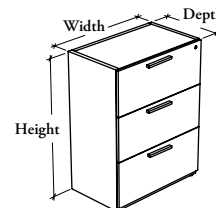

This storage unit is available in a variety of heights to provide high density filing and organized storage. The 28" high version is to be used under a worksurface.

RBLF Lateral File

WHAT'S INCLUDED

1 lateral file cabinet, 1 cable pass-through ring (as specified), pulls, levelers, lock and keys, and cross file bar as listed below:

	Widths		
	24"	30"	36"
15" Cross File Bar	1	2	2 (per drawer)

WHAT'S EXCLUDED

Top for Solid Storage Cabinet, Supported Pedestal Kit, Hang-On Kit and Cable Pass-Through Cover (if applicable).

NOTES

- Included cross file bars are to be installed along the depth only.
- Soft Touch (2) and Standard T/O/S (4) pulls are only available in limited Foundation colors. Refer to the specification software for details.
- With Cable Pass-Through option is available on 24" deep and 28" high configurations only.
- Cable Pass-Through ring comes in a Platinum Coordinate.

SAMPLE ORDER CODE

RBLF 24	36	28	XS	ST	XS	1	J	K	N
---------	----	----	----	----	----	---	---	---	---

DIMENSIONS INCHES / MM

PRICING

D	W	TWO DRAWERS (28)			THREE DRAWERS (40)			FOUR DRAWERS (53)		
		Source Laminate	Foundation Laminate	Flintwood	Source Laminate	Foundation Laminate	Flintwood	Source Laminate	Foundation Laminate	Flintwood
18 / 457	24 / 610	1062	1181	1775	1741	1867	3172	2341	2460	4181
20 / 508	24 / 610	1120	1238	1829	n/a	n/a	n/a	n/a	n/a	n/a
24 / 610	24 / 610	1228	1346	1935	n/a	n/a	n/a	n/a	n/a	n/a
18 / 457	30 / 762	1114	1223	1836	1792	1909	3251	2388	2509	4263
20 / 508	30 / 762	1168	1282	1892	n/a	n/a	n/a	n/a	n/a	n/a
24 / 610	30 / 762	1282	1389	2002	n/a	n/a	n/a	n/a	n/a	n/a
18 / 457	36 / 914	1206	1313	1978	1892	2010	3418	2490	2601	4429
20 / 508	36 / 914	1258	1376	2033	n/a	n/a	n/a	n/a	n/a	n/a
24 / 610	36 / 914	1370	1483	2144	n/a	n/a	n/a	n/a	n/a	n/a