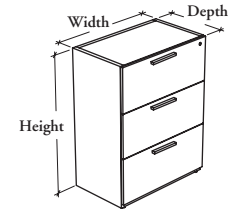

RBLF

Lateral File

This storage unit is available in a variety of heights to provide high density filing and organized storage. The 28" high version is to be used under a worksurface.

WHAT'S INCLUDED

1 lateral file cabinet, 1 cable pass-through ring (as specified), pulls, levelers, lock and keys, and cross file bar as listed below:

	Widths		
	24"	30"	36"
15" Cross File Bar	1	2	2 (per drawer)

WHAT'S EXCLUDED

Top for Solid Storage Cabinet, Supported Pedestal Kit, Hang-On Kit and Cable Pass-Through Cover (if applicable).

NOTES

Included cross file bars are to be installed along the depth only.

Soft Touch (2) and Standard T/O/S (4) pulls are only available in limited Foundation colors. Refer to the specification software for details.

With Cable Pass-Through option is available on 24" deep and 28" high configurations only.

Cable Pass-Through ring comes in a Platinum Coordinate.

PRODUCT OPTIONS

Depth	Width	Height	Drawer Front Finish	Edge Trim Finish	Case Finish	Pull Style	Pull Finish	Key Style	Cable Pass-Through
18, 20, 24	24, 30, 36	28 Two Drawers (28")	Source Laminate	Edge Trim Colors	Source Laminate	1 Standard Expansion	Foundation Accent Mica	K Keyed Alike R Keyed Randomly	N No Cable Pass-Through
		40 Three Drawers (40") (Shown)	Foundation Laminate			2 Soft Touch			P With Cable Pass-Through
		53 Four Drawers (53")	Flintwood			4 Standard T/O/S 6 Arched 7 Elliptical 9 Rectilinear			

SAMPLE ORDER CODE

RBLF 24	36	28	XS	ST	XS	1	J	K	N

DIMENSIONS INCHES / MM

D	W
18 / 457	24 / 610
20 / 508	24 / 610
24 / 610	24 / 610
18 / 457	30 / 762
20 / 508	30 / 762
24 / 610	30 / 762
18 / 457	36 / 914
20 / 508	36 / 914
24 / 610	36 / 914

PRICING

TWO DRAWERS (28)			THREE DRAWERS (40)			FOUR DRAWERS (53)		
Source Laminate	Foundation Laminate	Flintwood	Source Laminate	Foundation Laminate	Flintwood	Source Laminate	Foundation Laminate	Flintwood
793	882	1324	1300	1394	2368	1747	1836	3122
836	925	1365	n/a	n/a	n/a	n/a	n/a	n/a
917	1004	1445	n/a	n/a	n/a	n/a	n/a	n/a
832	913	1370	1339	1426	2427	1783	1874	3184
872	957	1412	n/a	n/a	n/a	n/a	n/a	n/a
957	1037	1495	n/a	n/a	n/a	n/a	n/a	n/a
900	981	1477	1412	1500	2552	1858	1943	3307
940	1027	1519	n/a	n/a	n/a	n/a	n/a	n/a
1024	1107	1601	n/a	n/a	n/a	n/a	n/a	n/a