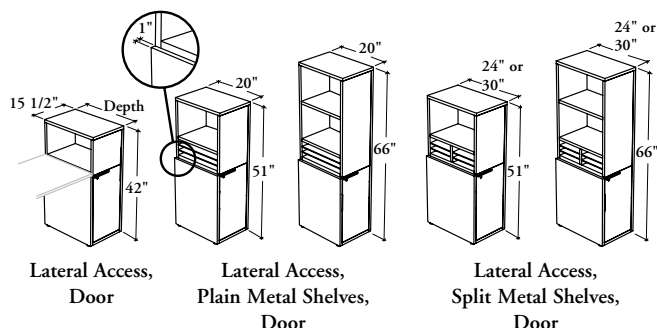

WHAT'S INCLUDED

1 tower, 1 laminate adjustable shelf (base section), pulls, levelers, lock and keys, mounting hardware, and accessories as listed below:

	Heights		
	42"	51"	66"

Compartment (Lateral Access)
Metal Shelves Section

Compartment (Lateral Access)	1	1	2
Metal Shelves Section	n/a	1	1

NOTES

Specify the depth according to the worksurface on which the pedestal is installed.

When used with odd worksurface widths, total footprint will respect 6" increments.

Holes at 1 1/4" intervals on the inside walls of side panels allow for shelf adjustment.

A4 binder does **not** fit, because upper shelf is fixed.

Soft Touch (2) and Standard T/O/S (4) pulls are only available in limited Foundation colors. Refer to the specification software for details.

SAMPLE ORDER CODE

RBHAD 24	66	L	XS	ST	XS	1	P	N
-----------------	-----------	----------	-----------	-----------	-----------	----------	----------	----------

DIMENSIONS INCHES / MM

D	H
20 / 508	42 / 1067
20 / 508	51 / 1295
20 / 508	66 / 1676
24 / 610	42 / 1067
24 / 610	51 / 1295
24 / 610	66 / 1676
30 / 762	42 / 1067
30 / 762	51 / 1295
30 / 762	66 / 1676