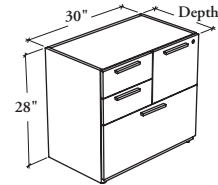

RBCP

Combo Pedestal

The Combo Pedestal provides file drawer storage below the worksurface.

WHAT'S INCLUDED

1 combo pedestal (2 box drawers/1 – 15" file drawer/1 – 30" file drawer), 1 pencil tray, 1 drawer divider, 1 12" hanging file bar, 2 15" cross file bars, pulls, levelers, lock and keys.

WHAT'S EXCLUDED

Top for Solid Storage Cabinet and Supported Pedestal Kit.

NOTES

The box drawers are not lockable.

The Combo Pedestal is a handed product and must be specified left or right. The handed end is determined by the location of the 15" file drawer.

The 12" hanging file bar installs along the width in the 15" file drawer.

The 15" cross file bars install along the depth in the 30" file drawer.

Soft Touch (2) and Standard T/O/S (4) pulls are only available in limited Foundation colors. Refer to the specification software for details.

SAMPLE ORDER CODE

RBCP 24	30	28	R	LW	ST	XS	6	P	R
---------	----	----	---	----	----	----	---	---	---

DIMENSIONS INCHES / MM

D	W	H
18 / 457	30 / 762	28 / 737
20 / 508	30 / 762	28 / 737
24 / 610	30 / 762	28 / 737