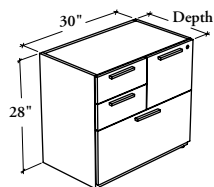

freestanding storage & accessories

Xpress

R B C P

Combo Pedestal

The Combo Pedestal provides file drawer storage below the worksurface.

WHAT'S INCLUDED

1 combo pedestal (2 box drawers/1 – 15" file drawer/1 – 30" file drawer), 1 pencil tray, 1 drawer divider, 1 12" hanging file bar, 2 15" cross file bars, pulls, levelers, lock and keys.

WHAT'S EXCLUDED

Top for Solid Storage Cabinet (RSRT) and Supported Pedestal Kit (RBXSK).

NOTES

The box drawers are **not** lockable.

The Combo Pedestal is a handed product and must be specified left or right. The handed end is determined by the location of the 15" file drawer.

The 12" hanging file bar installs along the width in the 15" file drawer.

The 15" cross file bars install along the depth in the 30" file drawer.

Soft Touch (2) and Standard T/O/S (4) pulls are only available in limited Foundation colors. Refer to the specification software for details.

SAMPLE ORDER CODE

RBCP 24	30	28	R	LW	ST	XS	6	P	R
----------------	-----------	-----------	----------	-----------	-----------	-----------	----------	----------	----------

DIMENSIONS
INCHES / MM

D	W	H
18 / 457	30 / 762	28 / 737
20 / 508	30 / 762	28 / 737
24 / 610	30 / 762	28 / 737