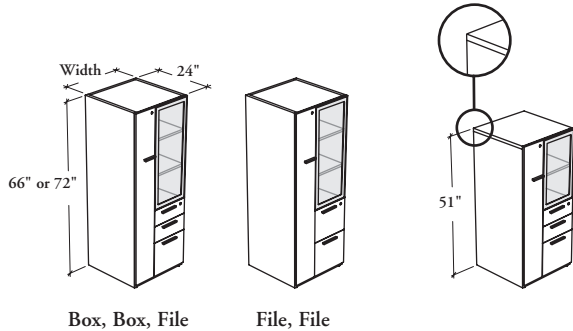

freestanding storage & accessories

R B C G

Half Wardrobe Unit with Drawers – Glass Door

The Half Wardrobe Unit provides a lockable storage area to store garments and other items combined with the filing capabilities of a pedestal (letter- and legal-size paper).

WHAT'S INCLUDED

1 half wardrobe unit, 1 coat rod, pulls, levelers, lock and keys, and accessories listed below:

	Drawer Configurations		Heights	
	6612	1212	51"	66" or 72"

Pencil Tray	1	n/a	Shelf	1	2
Drawer Divider	1	n/a			
12" Hanging File Bar	1	2			

WHAT'S EXCLUDED

Top for Solid Storage Cabinet and Hang-On Kit.

NOTES

Top on 51" height overlaps side and back panels for a cleaner look and to fit with Elevated Desktop Cabinets.

Holes at 1 1/4" intervals on the inside walls of side panels of the top section allow for shelf adjustment.

The Half Wardrobe Unit is handed and must be specified left or right. The handed end is determined by the location of the drawers.

Width of drawers is fixed. Only the wardrobe width varies.

Hanging file bars are included along the width only.

Frosted (FT) is a single-sided etched tempered glass which is facing inward of storage.

Soft Touch (2) and Standard T/O/S (4) pulls are only available in limited Foundation colors. Refer to the specification software for details.

Box, Box, File

File, File

PRODUCT OPTIONS

Configuration	Depth	Configuration	Drawer Front and Door Finish	Door Frame Finish	Glass Door Finish	Pull Style	Pull Finish	Key Style	Glass Door Lock			
B Box, Box, File	24	L Left	Source Laminate	Foundation	Standard Glass: CL Clear	1 Standard Expansion	Foundation	K Keyed Alike	0 No			
	Width		Foundation Laminate	Accent						2 Soft Touch	Accent	R Keyed Randomly
	24, 30, 36		Flintwood	Mica						4 Standard T/O/S	Mica	
F File, File	Height	R Right (Shown)	Edge Trim Finish	AC Clear Anodized	Back-Painted Glass	6 Arched						
	51, 66, 72		Edge Trim Colors			7 Elliptical						
			Case Finish			9 Rectilinear						
			Source Laminate									

SAMPLE ORDER CODE

RBCG	F	24	36	72	R	FX	XG	AC	FT	9	E	R	1

638

DIMENSIONS INCHES / MM

D	W	H
24 / 610	24 / 610	51 / 1295
24 / 610	24 / 610	66 / 1676
24 / 610	24 / 610	72 / 1829
24 / 610	30 / 762	51 / 51
24 / 610	30 / 762	66 / 1676
24 / 610	30 / 762	72 / 1829
24 / 610	36 / 914	51 / 51
24 / 610	36 / 914	66 / 1676
24 / 610	36 / 914	72 / 1829

FILE, FILE (F)

CLEAR GLASS DOOR (CL)

Source Laminate	Foundation Laminate	Flintwood
1812	1965	3283
2154	2306	3624
2251	2412	3780
2032	2225	3732
2375	2568	4073
2478	2688	4247
2185	2404	4089
2611	2832	4516
2722	2965	4716

FROSTED GLASS DOOR (FT)/ BACK-PAINTED GLASS DOOR

Source Laminate	Foundation Laminate	Flintwood
1892	2045	3363
2260	2412	3730
2380	2541	3909
2112	2305	3812
2481	2674	4179
2607	2817	4376
2265	2484	4169
2717	2938	4622
2851	3094	4845

GLASS DOOR LOCK (1)

42
42
42
42
42
42
42
42
42
42
42