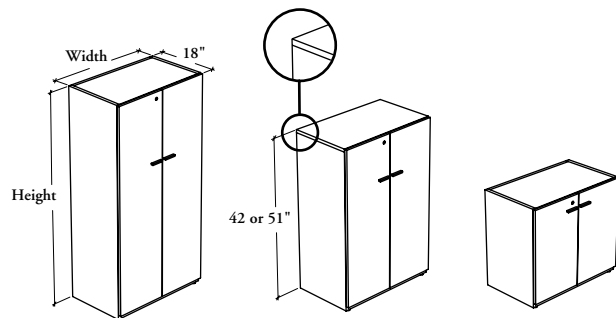

freestanding storage & accessories

Xpress

RBCD Storage Cabinet

The Storage Cabinet provides a convenient, lockable storage area with shelving.

WHAT'S INCLUDED

1 storage cabinet, pulls, levers, lock and keys, and adjustable shelf as listed below:

	Heights			
	28"	40" - 53"	66"	72"
Adjustable Shelf	1	2	3	4

WHAT'S EXCLUDED

Top for Solid Storage Cabinet, Supported Pedestal Kit and Hang-On Kit.

NOTES

Top on 42" and 51" heights overlaps side and back panels for a cleaner look and to fit with Elevated Desktop Cabinets.

SAMPLE ORDER CODE

RBCD 18	24	28	2D	4D	3D	2	E	K
---------	----	----	----	----	----	---	---	---

DIMENSIONS INCHES / MM

D	W	H
18 / 457	24 / 610	28 / 737
18 / 457	24 / 610	40 / 1016
18 / 457	24 / 610	42 / 1067
18 / 457	24 / 610	51 / 1295
18 / 457	24 / 610	53 / 1346
18 / 457	24 / 610	66 / 1676
18 / 457	24 / 610	72 / 1829
18 / 457	30 / 762	28 / 737
18 / 457	30 / 762	40 / 1016
18 / 457	30 / 762	42 / 1067
18 / 457	30 / 762	51 / 1295
18 / 457	30 / 762	53 / 1346
18 / 457	30 / 762	66 / 1676
18 / 457	30 / 762	72 / 1829
18 / 457	36 / 914	28 / 737
18 / 457	36 / 914	40 / 1016
18 / 457	36 / 914	42 / 1067
18 / 457	36 / 914	51 / 1295
18 / 457	36 / 914	53 / 1346
18 / 457	36 / 914	66 / 1676
18 / 457	36 / 914	72 / 1829

Pricing is continued on the following page.

R B C D
Storage Cabinet (Continued)

DIMENSIONS
INCHES / MM

D	W	H
20 / 508	24 / 610	28 / 737
20 / 508	24 / 610	42 / 1067
20 / 508	24 / 610	51 / 1295
20 / 508	30 / 762	28 / 737
20 / 508	30 / 762	42 / 1067
20 / 508	30 / 762	51 / 1295
20 / 508	36 / 914	28 / 737
20 / 508	36 / 914	42 / 1067
20 / 508	36 / 914	51 / 1295
24 / 610	24 / 610	28 / 737
24 / 610	24 / 610	42 / 1067
24 / 610	24 / 610	51 / 1295
24 / 610	30 / 762	28 / 737
24 / 610	30 / 762	42 / 1067
24 / 610	30 / 762	51 / 1295
24 / 610	36 / 914	28 / 737
24 / 610	36 / 914	42 / 1067
24 / 610	36 / 914	51 / 1295