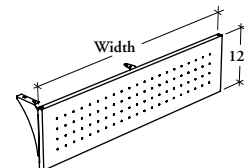

This modesty panel is used to provide privacy at the front of peninsula desks.

R A M O

Inset Modesty Panel – Metal

WHAT'S INCLUDED

1 modesty panel with hardware.

NOTES

This Inset Modesty Panel can only be used under desks with central post legs, with the following restriction:

- D-Shaped Peninsula Worksurface (RDBN) – Flush visitor option only

Width of modesty panel must equal width of desk, except RDBN where modesty panel must be 6" wider.

Square Solo (201)

Dot Solo (401)

PRODUCT OPTIONS

Desk Visitor Option	Desk Support Style	Modesty Panel Height	Peninsula Worksurface Width	Modesty Panel Style	Pattern (Embossed Style only)	Modesty and Hardware Finish
F Flush	P Central Post Leg	H 1/2 Height	48, 54, 60, 66, 72, 78, 84	E Embossed	201 Square Solo	Foundation
R Recessed	S Camber Base			N Solid	401 Dot Solo	Mica