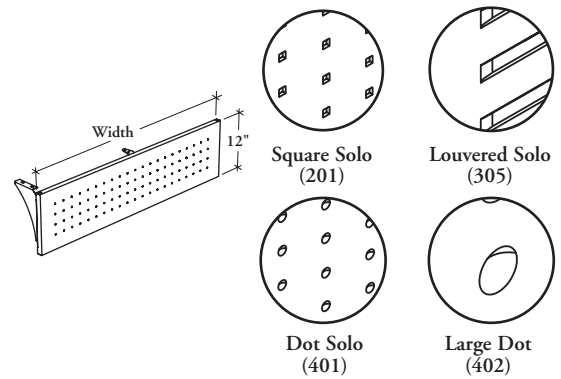

This modesty panel is used to provide privacy at the front of peninsula desks.

**WHAT'S INCLUDED**

1 modesty panel with hardware.

**NOTES**

This Inset Modesty Panel can only be used under desks with central post legs or camber base, with the following restrictions:

- D-Shaped Peninsula Worksurface (RDBN) – Flush visitor option only
- Extended D-Shaped Peninsula Desk with Keyboard Support – Half Gables (RVDK) – Recessed visitor option only
- Extended P-Shaped Peninsula Desk with Keyboard Support – Half Gables (RVXKD) – Camber Base only

Width of modesty panel must equal width of desk, except RDBN where modesty panel must be 6" wider.

**R A M O**

**Inset Modesty Panel – Metal**

**PRODUCT OPTIONS**

Desk Visitor Option	Desk Support Style	Modesty Panel Height	Peninsula Worksurface Width	Modesty Panel Style	Pattern (Embossed Style only)	Modesty and Hardware Finish
<b>F</b> Flush	<b>P</b> Central Post Leg	<b>H</b> 1/2 Height	48, 54, 60, 66, 72, 78, 84	<b>E</b> Embossed	<b>201</b> Square Solo	Foundation
<b>R</b> Recessed	<b>S</b> Camber Base			<b>N</b> Solid	<b>305</b> Louvered Solo	Mica
					<b>401</b> Dot Solo	
					<b>402</b> Large Dot	

**SAMPLE ORDER CODE**

<b>RAMO F</b>	<b>P</b>	<b>H</b>	<b>48</b>	<b>E</b>	<b>201</b>	<b>E</b>
---------------	----------	----------	-----------	----------	------------	----------

**DIMENSIONS  
INCHES / MM**