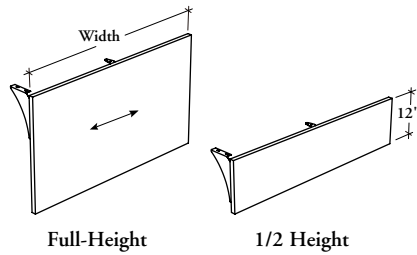

desk accessories

Xpress

R A M L

Inset Modesty Panel – Solid

This modesty panel is used to provide privacy at the front of peninsula desks.

WHAT'S INCLUDED

1 modesty panel with hardware.

NOTES

This Inset Modesty Panel can only be used under desks with central post legs, with the following restriction:

- D-Shaped Peninsula Worksurface (RDBN) – Flush visitor option only

Width of modesty panel must equal width of desk, except RDBN where modesty panel must be 6" wider.

PRODUCT OPTIONS

Desk Visitor Option	Desk Support Style	Modesty Panel Height	Peninsula Worksurface Width	Modesty Panel Finish	Hardware Finish
F Flush	P Central Post Leg	F Full-Height	48, 54, 60, 66, 72, 78, 84	Source Laminate	Foundation
R Recessed	S Camber Base	H 1/2 Height			Mica

SAMPLE ORDER CODE

RAML F	P	F	48	XS	K
---------------	----------	----------	-----------	-----------	----------

**DIMENSIONS
INCHES / MM**

W
48 / 1219
54 / 1372
60 / 1524
66 / 1676
72 / 1829
78 / 1981
84 / 2134