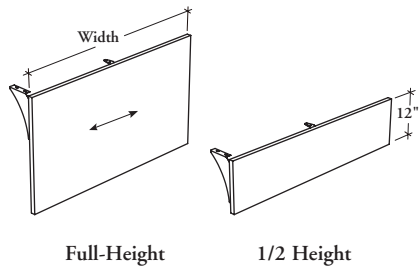

R A M L

Inset Modesty Panel – Solid

This modesty panel is used to provide privacy at the front of peninsula desks.

WHAT'S INCLUDED

1 modesty panel with hardware.

NOTES

This Inset Modesty Panel can only be used under desks with central post legs or camber base, with the following restrictions:

- D-Shaped Peninsula Worksurface (RDBN) – Flush visitor option only
- Extended D-Shaped Peninsula Desk with Keyboard Support – Half Gables (RVDK)– Recessed visitor option only
- Extended P-Shaped Peninsula Desk with Keyboard Support – Half Gables (RVXKD) – Camber Base only

Width of modesty panel must equal width of desk, except RDBN where modesty panel must be 6" wider.

PRODUCT OPTIONS

Desk Visitor Option	Desk Support Style	Modesty Panel Height	Peninsula Worksurface Width	Modesty Panel Finish	Hardware Finish
F Flush R Recessed	P Central Post Leg S Camber Base	F Full-Height H 1/2 Height	48, 54, 60, 66, 72, 78, 84	Source Laminate	Foundation Mica

388

SAMPLE ORDER CODE

RAML F	P	F	48	XS	K
---------------	----------	----------	-----------	-----------	----------

**DIMENSIONS
INCHES / MM**

W
48 / 1219
54 / 1372
60 / 1524
66 / 1676
72 / 1829
78 / 1981
84 / 2134