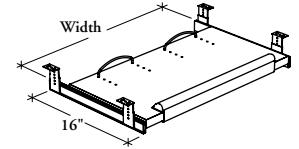

This Retractable Keyboard Shelf fits under worksurfaces and can accommodate a keyboard and a mouse.

RAKB

Retractable Keyboard Shelf

WHAT'S INCLUDED

1 keyboard shelf, wrist support, 2 retaining rods, and mounting hardware.

NOTES

Both shelf widths can accommodate a keyboard and a mouse on the same surface, but the 30" wide model is more suitable for this application.

The 26" wide shelf can be installed on any desk or worksurface wider than 30".

The 30" wide shelf can be installed on any desk or worksurface wider than 33".

The wrist support and retaining rods are finished in Black.

PRODUCT OPTIONS

Depth	Width	Keyboard Shelf Finish
16	26, 30	Source Laminate

SAMPLE ORDER CODE

RAKB 16	30	LE

**DIMENSIONS
INCHES / MM**

D	W
16 / 406	26 / 660
16 / 406	30 / 762

PRICING

390
442