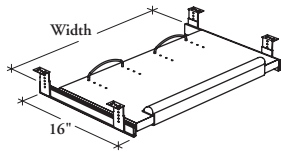

Xpress

RAKB

Retractable Keyboard Shelf

This Retractable Keyboard Shelf fits under worksurfaces and can accommodate a keyboard and a mouse.

WHAT'S INCLUDED

1 keyboard shelf, wrist support, 2 retaining rods, and mounting hardware.

NOTES

Both shelf widths can accommodate a keyboard and a mouse on the same surface, but the 30" wide model is more suitable for this application.

The 26" wide shelf can be installed on any desk or worksurface wider than 30".

408

SAMPLE ORDER CODE

RAKB 16	30	LE
----------------	-----------	-----------

**DIMENSIONS
INCHES / MM**

D	W
16 / 406	26 / 660
16 / 406	30 / 762

PRICING

302
344