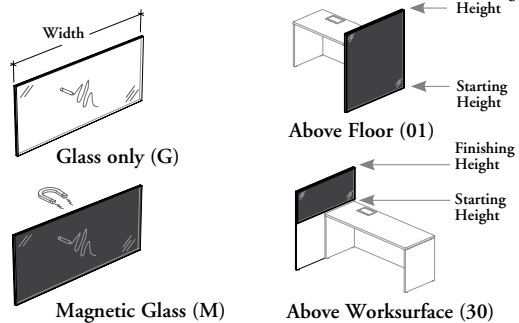

RACMS

Glass Markerboard – Screen Mounted

This markerboard must be installed on a 1" Floor Screen or Solid Central/Lateral Screen for Spine Desk only.

WHAT'S INCLUDED

1 glass markerboard, mounting extrusion, double face tape attachment, mounting hardware, and element listed below:

| Starting Height | |
|-----------------|----|
| 01 | 30 |

Rare Earth Magnet (Magnetic Glass only) 8 4 (20" to 48" w) or 8 (49" to 86" w)

WHAT'S EXCLUDED

1" Floor Screens and Solid Central/Lateral Screens for Spine Desk.