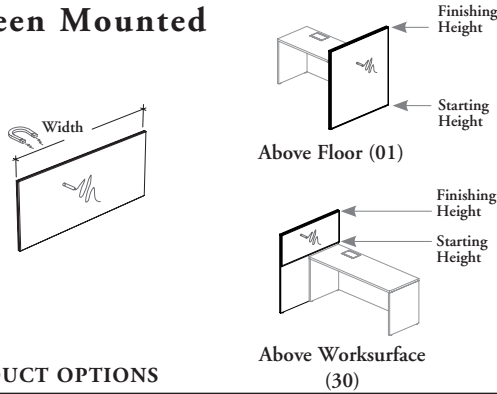

RACMSP

Porcelain Markerboard – Screen Mounted

This markerboard must be installed on a 1" Floor Screen or Solid Central/Lateral Screen for Spine Desk only.

WHAT'S INCLUDED

1 porcelain markerboard, mounting extrusion, double face tape attachment, mounting hardware, and element listed below:

	Starting Height	
	01	30
Rare Earth Magnet	8	4 (20" to 48" w) or 8 (49" to 86" w)

WHAT'S EXCLUDED

1" Floor Screens and Solid Central/Lateral Screens for Spine Desk.

NOTES

Cannot span across two screens.

Mounting Extrusion comes Very White.

SAMPLE ORDER CODE

RACMSP 01	51	42
------------------	-----------	-----------

DIMENSIONS INCHES / MM

H	W
42 / 1067	20 / 508
42 / 1067	21 / 533
42 / 1067	24 / 610
42 / 1067	25 / 635
42 / 1067	26 / 660
42 / 1067	30 / 762
42 / 1067	31 / 787
42 / 1067	32 / 813
42 / 1067	36 / 914
42 / 1067	37 / 940
42 / 1067	38 / 965
42 / 1067	42 / 1067
42 / 1067	43 / 1092
42 / 1067	44 / 1118
42 / 1067	45 / 1143
42 / 1067	46 / 1168
42 / 1067	47 / 1194
42 / 1067	48 / 1219
42 / 1067	49 / 1245
42 / 1067	50 / 1270
42 / 1067	54 / 1372
42 / 1067	55 / 1397