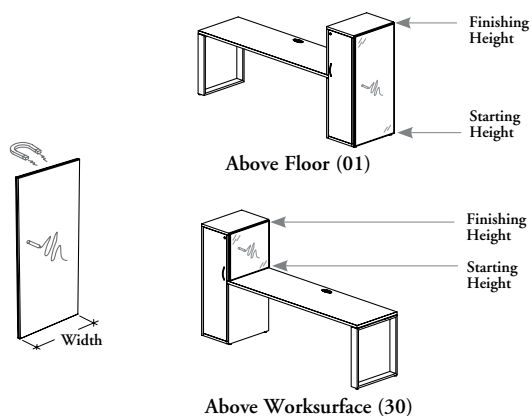

freestanding storage & accessories

RACMFP

Porcelain Markerboard – Freestanding Storage Mounted

This markerboard must be installed on the back or the side of a freestanding storage.

WHAT'S INCLUDED

1 glass markerboard, 1 mounting extrusion, double face tape attachment, mounting hardware, and accessory listed below:

Starting Height	
01	30

Rare Earth Magnet	8	4
-------------------	---	---

WHAT'S EXCLUDED

Freestanding Storage

NOTES

Can be mounted onto a single storage only.

Can be mounted on back or side of the following storage units:

- Supporting Towers (RBHAT, RBHAD, RBHSC, RBXT, RBXTC)
- Freestanding Towers (RBAT, RBATW)

Can be mounted on back only of the following storage units:

- 53" high Lateral File only (RBLF)
- Storage Units (RBCD, RBSF, RBSCO, RBSCCL, RBCG, RBSU, RBUSG, RBUW, RBWUG)
- Wardrobe Cabinet (RBSW)
- Bookcase (RBOB)