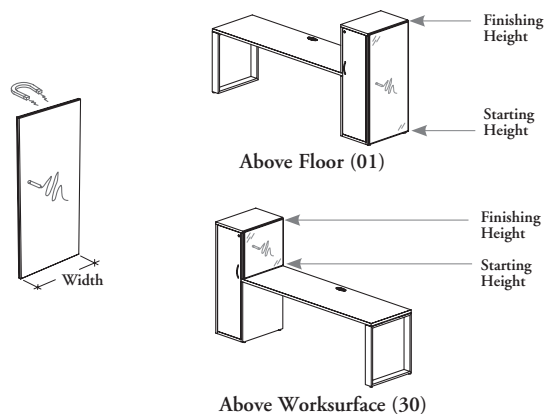

freestanding storage & accessories

RACMFP

Porcelain Markerboard – Freestanding Storage Mounted

This markerboard must be installed on the back or the side of a freestanding storage.

WHAT'S INCLUDED

1 glass markerboard, 1 mounting extrusion, double face tape attachment, mounting hardware, and accessory listed below:

	Starting Height	
	01	30
Rare Earth Magnet	8	4

Rare Earth Magnet

WHAT'S EXCLUDED

Freestanding Storage

NOTES

Can be mounted onto a single storage only.

Can be mounted on back or side of the following storage units:

- Supporting Towers (RBHAT, RBHAD, RBHSC, RBXT, RBXTC)
- Freestanding Towers (RBAT, RBATW)

Can be mounted on back only of the following storage units:

- 53" high Lateral File only (RBLF)
- Storage Units (RBCD, RBSF, RBSCO, RBSCCL, RBCG, RBSU, RBUSG, RBUW, RBWUG)
- Wardrobe Cabinet (RBSW)
- Bookcase (RBOB)