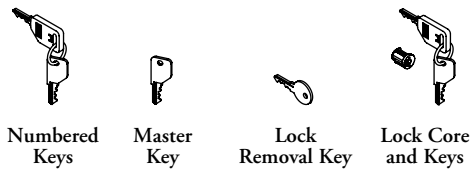

## K Locks and Keys

Numbered  
Keys

Master  
Key

Lock  
Removal Key

Lock Core  
and Keys

### WHAT'S INCLUDED

**Style K:** 2 Keys (1 package) with number as specified, on a ring. 1 of the keys has a jacket.

**Style M:** 1 Master Key.

**Style R:** 1 Lock Removal Key.

**Style C:** 1 Lock Core and Keys.

### NOTES

The Numbered Keys are additional or replacement keys.

The Master Key unlocks any storage unit.

The Lock Removal Key removes lock cores from storage units.

Lock Cores and Keys are replacements for those currently installed.