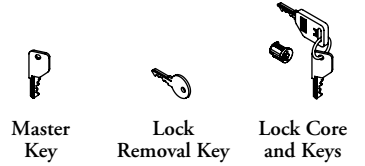

WHAT'S INCLUDED

Style M: 1 Master Key.

Style R: 1 Lock Removal Key.

Style C: 1 Lock Core and Keys.

NOTES

The Master Key unlocks any storage unit.

The Lock Removal Key removes lock cores from storage units.

Lock Cores and Keys are replacements for those currently installed.

K

Locks and Keys

PRODUCT OPTIONS

Style
M Master Key
R Lock Removal Key
C Lock Core and Keys

SAMPLE ORDER CODE

K C

STYLE	PRICING
M	7
R	7
C	29