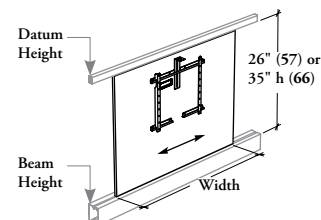

This tile is mounted into EZ Upper Structure provides privacy space division for a projection. It allows the mounting of a monitor and cable managements to create a perfect minimalist media center. Easily reconfigurable by a simple lift and drop. It also allows flexibility including a variety of look and functionality in planning. Perfect for active collaborative environments.

J Z T S M

Lift and Drop Media Tile – Solid

WHAT'S INCLUDED

1 lift and drop media tile, 2 anti-dislodge devices, monitor stand, pass-through ring or front vertical manager (as specified).

WHAT'S EXCLUDED

EZ Upper Rail for Lift and Drop Tile and EZ Suspended Credenza – Media Center – Single-Sided.

NOTES

The Screen Hardware Finish can be specified Coordinate Colors to make a better match to the Screen Finish and minimize the visual of the Lift and Drop Extrusion on top of the tile.

The EZ Fence Beam with Lift and Drop (T) configuration is required.

When Pass-Through (P) option is specified, the Vertical Manager Finish is **not** available.

The Pass-Trough ring is finished in Platinum.

Monitor Stand is finished in Black.

PRODUCT OPTIONS

Beam Height	Datum Height	Width	Cable Management	Screen Finish	Screen Hardware Finish	Vertical Manager Finish
C Standard Height (28")	57 (26")	46, 52, 58, 64, 70, 76, 82	F Front Vertical Manager P Pass-Through (Shown)	Source Laminate	Foundation Accent Mica Coordinate Colors	Foundation Accent Mica
	66 (35")					

SAMPLE ORDER CODE

JZTSM C	57	46	F	3M	85	85

DIMENSIONS INCHES / MM

H	W
57 / 1448	46 / 1168
57 / 1448	52 / 1321
57 / 1448	58 / 1473
57 / 1448	64 / 1626
57 / 1448	70 / 1778
57 / 1448	76 / 1930
57 / 1448	82 / 2083
66 / 1676	46 / 1168
66 / 1676	52 / 1321
66 / 1676	58 / 1473
66 / 1676	64 / 1626
66 / 1676	70 / 1778
66 / 1676	76 / 1930
66 / 1676	82 / 2083

PRICING

28" STANDARD HEIGHT (C)

745
763
782
802
820
839
857
784
809
832
856
879
904
928