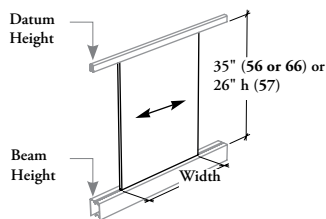

ez lift & drop tiles and shelves

J Z T S H

Lift and Drop Tile – Solid

This tile is mounted into EZ Upper Structure provides privacy space division at various heights in a workstation. Easily reconfigurable by a simple lift and drop, it allows flexibility including a variety of look and functionality in planning.

The EZ Fence Beam with Lift and Drop (T) configuration is required.

PRODUCT OPTIONS

Beam Height	Datum Height	Width	Screen Finish	Hardware Finish
C Standard Height (28")	56 (35")	22, 25, 28, 31, 34, 37, 40, 46, 52, 58, 64, 70, 76, 82	Source Laminate	Foundation
L Low Height (18")	57 (26")			Mica
	66 (35")			Accent Coordinate Colors

SAMPLE ORDER CODE

JZTSH C	66	34	3M	85
----------------	-----------	-----------	-----------	-----------

DIMENSIONS INCHES / MM

H	W
56 / 1422	22 / 559
56 / 1422	25 / 635
56 / 1422	28 / 711
56 / 1422	31 / 787
56 / 1422	34 / 864
56 / 1422	37 / 940
56 / 1422	40 / 1016
56 / 1422	46 / 1168
56 / 1422	52 / 1321
56 / 1422	58 / 1473
56 / 1422	64 / 1626
56 / 1422	70 / 1778
56 / 1422	76 / 1930
56 / 1422	82 / 2083

J Z T S H
Lift and Drop Tile – Solid
(Continued)

DIMENSIONS
INCHES / MM

PRICING

H	W	28" STANDARD HEIGHT (C)	18" LOW HEIGHT (L)
57 / 1448	22 / 559	226	n/a
57 / 1448	25 / 635	235	n/a
57 / 1448	28 / 711	245	n/a
57 / 1448	31 / 787	254	n/a
57 / 1448	34 / 864	263	n/a
57 / 1448	37 / 940	274	n/a
57 / 1448	40 / 1016	284	n/a
57 / 1448	46 / 1168	302	n/a
57 / 1448	52 / 1321	320	n/a
57 / 1448	58 / 1473	339	n/a
57 / 1448	64 / 1626	358	n/a
57 / 1448	70 / 1778	377	n/a
57 / 1448	76 / 1930	396	n/a
57 / 1448	82 / 2083	414	n/a
66 / 1676	22 / 559	246	n/a
66 / 1676	25 / 635	259	n/a
66 / 1676	28 / 711	270	n/a
66 / 1676	31 / 787	282	n/a
66 / 1676	34 / 864	293	n/a
66 / 1676	37 / 940	306	n/a
66 / 1676	40 / 1016	319	n/a
66 / 1676	46 / 1168	341	n/a
66 / 1676	52 / 1321	365	n/a
66 / 1676	58 / 1473	389	n/a
66 / 1676	64 / 1626	413	n/a
66 / 1676	70 / 1778	436	n/a
66 / 1676	76 / 1930	461	n/a
66 / 1676	82 / 2083	485	n/a