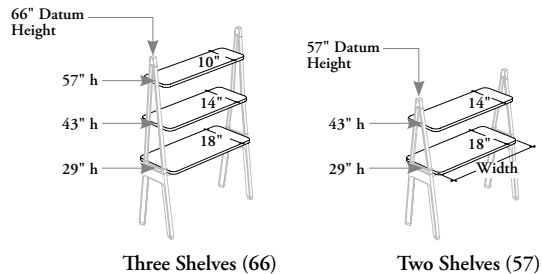

These shelves provide an open storage space within the workstation or a casual space division between different environment.

WHAT'S INCLUDED

2 shelves (57" datum height) or 3 shelves (66" datum height) (as specified).

WHAT'S EXCLUDED

EZ Upper A-Frame for Laminate Shelves – Shared.

J Z T B S
Laminate Shelves – EZ Upper A-Frame Mounted

PRODUCT OPTIONS

Beam Height	Datum Height	Width	Shelf Finish	Hardware Finish
C Standard Height (28")	57 Two Shelves 66 Three Shelves	48, 54, 60, 66, 72, 78, 84	Source Laminate	Foundation Accent Mica

SAMPLE ORDER CODE

JZTBS C	57	48	3M	85
----------------	-----------	-----------	-----------	-----------

**DIMENSIONS
 INCHES / MM**

H	W
57 / 1448	48 / 1219
57 / 1448	54 / 1372
57 / 1448	60 / 1524
57 / 1448	66 / 1676
57 / 1448	72 / 1829
57 / 1448	78 / 1981
57 / 1448	84 / 2134
66 / 1676	48 / 1219
66 / 1676	54 / 1372
66 / 1676	60 / 1524
66 / 1676	66 / 1676
66 / 1676	72 / 1829
66 / 1676	78 / 1981
66 / 1676	84 / 2134