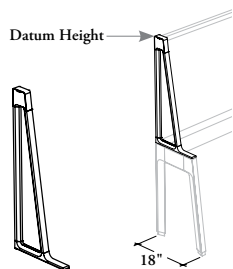

JZSUS EZ Upper A-Frame – Single-Sided

This Upper A-Frame in combination of a EZ Upper Rail for Lift and Drop Tile (JZSUR) can support a variety of screens and casual storage to create a diverse range of privacy.

WHAT'S INCLUDED

1 ez upper a-frame and mounting hardware.

WHAT'S EXCLUDED

EZ Upper Rail for Lift and Drop Tile and EZ Structural Legs – Single Sided.

NOTES

Only 18" deep EZ Structural Leg – Single-Sided (JZSLS) can be specified under this frame.

PRODUCT OPTIONS

Beam Height	Leg Depth	Datum Height	Frame Finish
C Standard Height (28")	18	57, 66	Foundation Mica Accent

SAMPLE ORDER CODE

JZSUS C	18	66	68
----------------	-----------	-----------	-----------

DIMENSIONS INCHES / MM

D	H
18 / 457	57 / 1448
18 / 457	66 / 1676

PRICING

28" STANDARD HEIGHT (C)

276
281