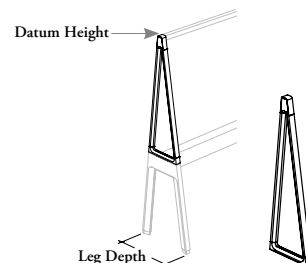

## J Z S U D EZ Upper A-Frame – Shared

**WHAT'S INCLUDED**

1 ez upper a-frame and mounting hardware.

**WHAT'S EXCLUDED**

EZ Upper Rail for Lift and Drop Tile and EZ Fence Legs.

**NOTES**

57" or 66" Datum Height must be installed on a EZ Fence Leg (JZSFS).

56" Datum Height must be installed on a EZ Fence Leg – Low Shared (JZSFL).

**PRODUCT OPTIONS**

Beam Height	Leg Depth	Datum Height	Frame Finish
C Standard Height (28") (Shown) L Low Height (18")	17, 20	56, 57, 66	Foundation Mica Accent

**SAMPLE ORDER CODE**

<b>JZSUD C</b>	<b>20</b>	<b>57</b>	<b>68</b>
----------------	-----------	-----------	-----------

**DIMENSIONS  
INCHES / MM**

D	H
17 / 432	56 / 1422
17 / 432	57 / 1448
17 / 432	66 / 1676
20 / 508	56 / 1422
20 / 508	57 / 1448
20 / 508	66 / 1676

**PRICING**

28" STANDARD HEIGHT (C)	18" LOW HEIGHT (L)
n/a	266
n/a	n/a
n/a	n/a
n/a	n/a
255	n/a
266	n/a