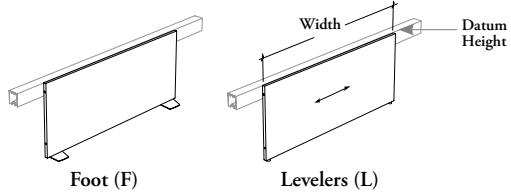

J Z S M S B

Solid Modesty Screen – EZ Fence Beam-Mounted

This modesty screen attaches to the front of a EZ Fence Beam to provide seated privacy space division and stability to the structure.

WHAT'S INCLUDED

1 solid modesty screen, linking devices and caps (as specified), levelers or foot with covers (as specified) and mounting hardware.

WHAT'S EXCLUDED

EZ Fence Beam for Corridor and Chicago EZ Fence for Corridor.

NOTES

The solid panel is 1" thick.

When Levelers (L) Support Style is specified, Foot Finish is **not** available.

This Modesty Screen must be installed with an EZ Fence Beam for Corridor or a Chicago EZ Fence for Corridor.

SAMPLE ORDER CODE

JZSMSB F	28	48	I	S	N	XS	74
-----------------	-----------	-----------	----------	----------	----------	-----------	-----------

DIMENSIONS INCHES / MM

H	W
28 / 711	48 / 1219
28 / 711	54 / 1372
28 / 711	60 / 1524
28 / 711	66 / 1676
28 / 711	72 / 1829
28 / 711	78 / 1981
28 / 711	84 / 2134