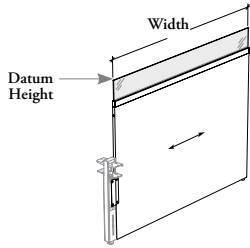

J Z S F G P

Floor Screen with Glass – EZ Fence Post-Mounted

This floor screen attaches to the EZ Fence Post with Screen Connection (JZSPS) to provide space division between workstation.

WHAT'S INCLUDED

1 solid screen with glass, levelers and mounting hardware for ez fence post.

WHAT'S EXCLUDED

EZ Fence Post with Screen Connection, EZ Fence Beam and Chicago EZ Fence Beam and Linking Strip for Glass Screen.

NOTES

The solid panel is 1" and tempered glass is 1/4" (6 mm) thick.

Frost Finishes (FT or LB) are single-sided etched, Satin (FB) is etched on both sides.