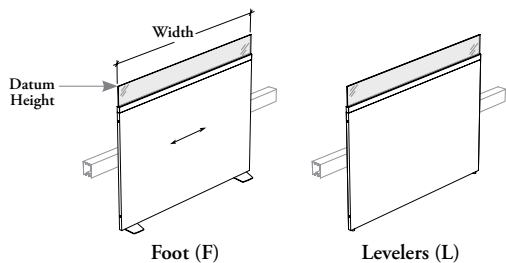

### Floor Screen with Glass – EZ Fence Beam-Mounted

This screen attaches to the front of a EZ Fence Beam to provide space division and stability to the structure when optimal foot are chosen.

#### NOTES

The solid panel is 1" and tempered glass is 1/4" (6 mm) thick.

Frost Finishes (FT or LB) are single-sided etched, Satin (FB) is etched on both sides.

When In-Line (I) Configuration is specified, only Width Extension for Corner application (S) is available.