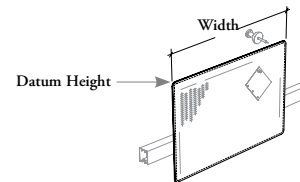

This screen mounts directly on side of a EZ Fence Beam to add acoustic and tackable surface, create privacy and physical separation.

WHAT'S INCLUDED

1 felt screen and mounting hardware.

WHAT'S EXCLUDED

EZ Fence Beam and Chicago EZ Fence Beam.

J Z S E E B
Felt Elevated Screen – EZ Fence Beam-Mounted

PRODUCT OPTIONS

Modesty Base Height	Datum Height	Width	Configuration	Corner Detail	Screen Finish	Stitches Finish
10 10" from floor	42, 51, 57	48, 54, 60, 66, 72, 78, 84	I In-Line L End – Left R End – Right	R Radius	Loft	C Carbon Coordinate E Shale Coordinate G Carrara Coordinate M Umber Coordinate

SAMPLE ORDER CODE

JZSEEB 10	51	78	R	R	RB11	C
------------------	-----------	-----------	----------	----------	-------------	----------

DIMENSIONS
INCHES / MM

H	W
42 / 1067	48 / 1219
42 / 1067	54 / 1372
42 / 1067	60 / 1524
42 / 1067	66 / 1676
42 / 1067	72 / 1829
42 / 1067	78 / 1981
42 / 1067	84 / 2134
51 / 1295	48 / 1219
51 / 1295	54 / 1372
51 / 1295	60 / 1524
51 / 1295	66 / 1676
51 / 1295	72 / 1829
51 / 1295	78 / 1981
51 / 1295	84 / 2134
57 / 1448	48 / 1219
57 / 1448	54 / 1372
57 / 1448	60 / 1524
57 / 1448	66 / 1676
57 / 1448	72 / 1829
57 / 1448	78 / 1981
57 / 1448	84 / 2134