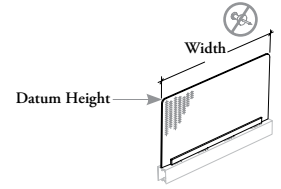

This screen mounts directly on top of a EZ Fence Beam to create seated privacy and space division at various heights in a workstation.

J Z S A Z B

Smooth Felt Add-On Screen – EZ Fence Beam-Mounted

WHAT'S INCLUDED

1 smooth felt screen, 2 screen covers and mounting hardware.

WHAT'S EXCLUDED

EZ Fence Beam and Chicago EZ Fence Beam.

PRODUCT OPTIONS

Beam Height	Datum Height	Width	Configuration	Corner Detail	Felt Finish	Cover Finish
C Standard Height (28")	42	48, 54, 60, 66, 72, 78, 84	E End I In-Line	R Radius	Smooth	Foundation Accent Mica

SAMPLE ORDER CODE

JZSAZB C	42	60	E	R	QR	74

DIMENSIONS INCHES / MM

H	W
42 / 1067	48 / 1219
42 / 1067	54 / 1372
42 / 1067	60 / 1524
42 / 1067	66 / 1676
42 / 1067	72 / 1829
42 / 1067	78 / 1981
42 / 1067	84 / 2134

PRICING

28" STANDARD HEIGHT (C)	
END (E)	IN-LINE (I)
RADIUS (R)	
295	295
318	318
387	387
419	419
427	427
441	441
442	442