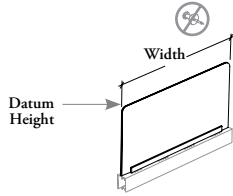

J Z S A X B

Infinity Add-On Screen – EZ Fence Beam-Mounted

This screen mounts directly on top of a EZ Fence Beam to create seated privacy and space division at various heights in a workstation.

WHAT'S INCLUDED

1 infinity screen, 2 screen covers and mounting hardware.

WHAT'S EXCLUDED

EZ Fence Beam and Chicago EZ Fence Beam.

PRODUCT OPTIONS

Beam Height	Datum Height	Width	Configuration	Corner Detail	Screen Finish	Cover Finish
C Standard Height (28")	42, 51, 57	48, 54, 60, 66, 72, 78, 84	E End	R Radius	Panel Fabric	Foundation
L Low Height (18")			I In-Line			Accent Mica

SAMPLE ORDER CODE

JZSAXB C	51	48	I	R	T540	74
-----------------	-----------	-----------	----------	----------	-------------	-----------

DIMENSIONS INCHES / MM

H	W
42 / 1067	48 / 1219
42 / 1067	54 / 1372
42 / 1067	60 / 1524
42 / 1067	66 / 1676
42 / 1067	72 / 1829
42 / 1067	78 / 1981
42 / 1067	84 / 2134
51 / 1295	48 / 1219
51 / 1295	54 / 1372
51 / 1295	60 / 1524
51 / 1295	66 / 1676
51 / 1295	72 / 1829
51 / 1295	78 / 1981
51 / 1295	84 / 2134