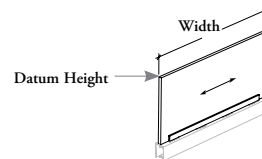

This screen mounts directly on top of a EZ Fence Beam to create seated privacy and space division at various heights in a workstation.

WHAT'S INCLUDED

1 solid screen, linking devices and caps (as specified), 2 screen covers and mounting hardware.

WHAT'S EXCLUDED

EZ Fence Beam, Chicago EZ Fence Beam and Sit and Slide Screens.

NOTES

The solid panel is 1" thick.

J Z S A S B
Solid Add-On Screen – EZ Fence Beam-Mounted

PRODUCT OPTIONS

Beam Height	Datum Height	Width	Configuration	Edge Corner Detail	Alignment Holes	Screen Finish	Cover Finish
C Standard Height (28")	42, 51, 57	48, 54, 60, 66, 72, 78, 84	E End	R Radius (End Only)	N Without Alignment Holes (Shown)	Source Laminate	Foundation Accent Mica
L Low Height (18")			I In-Line	S Standard (Shown)	W With Alignment Hole		

SAMPLE ORDER CODE

JZSASB C	57	60	E	R	N	XS	74
-----------------	-----------	-----------	----------	----------	----------	-----------	-----------

**DIMENSIONS
 INCHES / MM**

H	W
42 / 1067	48 / 1219
42 / 1067	54 / 1372
42 / 1067	60 / 1524
42 / 1067	66 / 1676
42 / 1067	72 / 1829
42 / 1067	78 / 1981
42 / 1067	84 / 2134
51 / 1295	48 / 1219
51 / 1295	54 / 1372
51 / 1295	60 / 1524
51 / 1295	66 / 1676
51 / 1295	72 / 1829
51 / 1295	78 / 1981
51 / 1295	84 / 2134
57 / 1448	48 / 1219
57 / 1448	54 / 1372
57 / 1448	60 / 1524
57 / 1448	66 / 1676
57 / 1448	72 / 1829
57 / 1448	78 / 1981
57 / 1448	84 / 2134