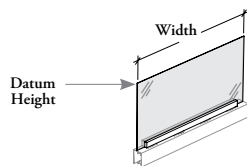

J Z S A G B

Glass Add-On Screen – EZ Fence Beam-Mounted

This screen mounts directly on top of a EZ Fence Beam to create seated privacy and space division at various heights in a workstation.

WHAT'S INCLUDED

1 glass screen, 2 screen covers and mounting hardware.

WHAT'S EXCLUDED

EZ Fence Beam, Chicago EZ Fence Beam and Linking Strip for Glass Screen.

NOTES

The tempered glass is 1/4" (6 mm thick).

Low Iron Glass Finishes (LA - LB) reduce the greenish render of standard glass. It must be used to match Glass Elevated Screen.

Frost Finishes (FT or LB) are single-sided etched, Satin (FB) is etched on both sides.

PRODUCT OPTIONS

Beam Height	Datum Height	Width	Configuration	Edge Corner Detail	Screen Finish	Cover Finish
C Standard Height (28")	42, 51, 57	48, 54, 60, 66, 72, 78, 84	I In-Line	R Radius (End Only)	Standard Glass: CL Clear FB Satin FT Frost Low Iron Glass: LA Clear – Low Iron Glass LB Frost – Low Iron Glass	Foundation Accent Mica
L Low Height (18")			L End – Left R End – Right	S Standard (Shown)		

PRICING

28" STANDARD HEIGHT (C)									
END – LEFT (L) or END – RIGHT (R)									
STANDARD (S)					RADIUS (R)				
Clear (CL)	Frost (FT)	Satin (FB)	Clear – Low Iron Glass (LA)	Frost – Low Iron Glass (LB)	Clear (CL)	Frost (FT)	Satin (FB)	Clear – Low Iron Glass (LA)	Frost – Low Iron Glass (LB)
235	259	383	282	313	319	342	466	365	397
251	277	418	305	339	334	361	501	389	422
266	295	450	326	363	349	378	534	409	447
285	318	487	350	393	369	401	571	434	477
305	341	529	379	428	389	425	612	463	512
320	358	563	400	450	404	442	646	484	534
335	377	594	420	474	419	461	677	503	558
299	340	554	386	437	383	423	638	470	521
321	367	603	415	476	405	450	687	499	559
345	394	658	448	512	428	478	741	531	595
371	426	716	485	558	455	509	799	568	641
399	459	777	524	603	483	543	861	608	687
422	487	831	556	643	506	571	914	639	726
444	514	884	589	681	528	597	967	673	764