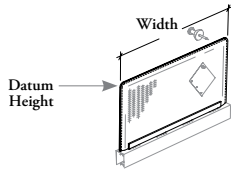

J Z S A E B

Felt Add-On Screen – EZ Fence Beam-Mounted

This screen mounts directly on top of a EZ Fence Beam to create seated privacy and space division at various heights in a workstation.

WHAT'S INCLUDED

1 felt screen, 2 screen covers and mounting hardware.

WHAT'S EXCLUDED

EZ Fence Beam and Chicago EZ Fence Beam.

PRODUCT OPTIONS

Beam Height	Datum Height	Width	Configuration	Corner Detail	Felt Finish	Stitches Finish	Cover Finish
C Standard Height (28")	42, 51, 57	48, 54, 60, 66, 72, 78, 84	E End	R Radius	Loft	C Carbon Coordinate	Foundation Accent Mica
L Low Height (18")			I In-Line			E Shale Coordinate	
					G Carrara Coordinate		
					M Umber Coordinate		

SAMPLE ORDER CODE

JZSAEB C	51	48	I	R	RB11	C	74
-----------------	-----------	-----------	----------	----------	-------------	----------	-----------

DIMENSIONS INCHES / MM

H	W
42 / 1067	48 / 1219
42 / 1067	54 / 1372
42 / 1067	60 / 1524
42 / 1067	66 / 1676
42 / 1067	72 / 1829
42 / 1067	78 / 1981
42 / 1067	84 / 2134
51 / 1295	48 / 1219
51 / 1295	54 / 1372
51 / 1295	60 / 1524
51 / 1295	66 / 1676
51 / 1295	72 / 1829
51 / 1295	78 / 1981
51 / 1295	84 / 2134

PRICING

28" STANDARD HEIGHT (C)		18" LOW HEIGHT (L)	
END (E)	IN-LINE (I)	END (E)	IN-LINE (I)
RADIUS (R)			
558	558	711	711
600	600	770	770
643	643	827	827
690	690	891	891
738	738	955	955
781	781	1013	1013
824	824	1072	1072
698	698	826	826
755	755	899	899
811	811	972	972
872	872	1049	1049
935	935	1126	1126
992	992	1199	1199
1049	1049	1271	1271